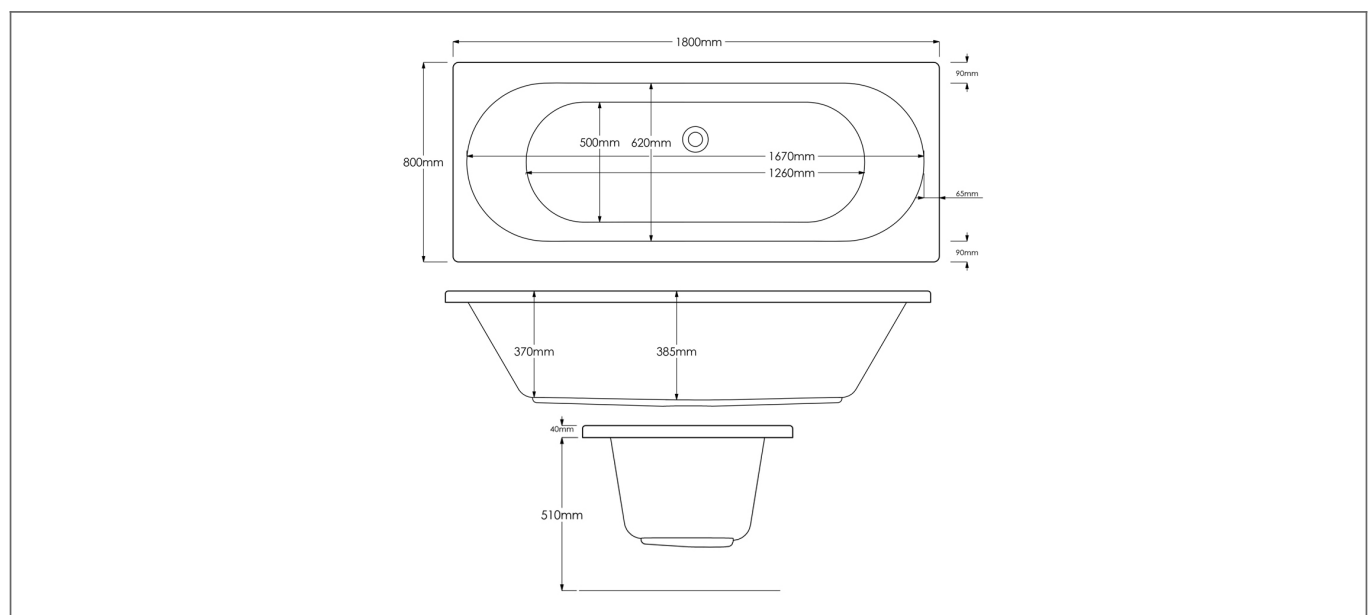

Technical Datasheet

Product Code: 237BC1880-N

Product Description: ARLEY Cronus Bath NTH 1800x800 (Round)

Specification

Material:	Acrylic
Style:	Modern
Shape:	Rectangular
Number Of Tap Holes:	0
Overflow Included:	Yes
Waste Included:	No
Bath Thickness:	5 mm
Product Guarantee:	10 Years
Water Capacity (litres):	230

Key Features

- Sleek lines add an element of style to your bathroom
- Manufactured from high quality 5mm acrylic sheet
- Overflow hole included to prevent any bathroom accidents
- Features 2 identical back rests for added bathing comfort
- Includes encapsulated baseboard for added strength
- Metal leg set included for a quick installation
- Alternatively available in 1700x700 & 1700x750mm

Technical Drawing

Dimensions: All measurements are in millimetres and are subject to normal manufacturing variations.

Due to a continuing development programme to improve design and performance, we reserve all rights to vary specifications without prior notice. Please note, all accessories are for photographic purposes only.