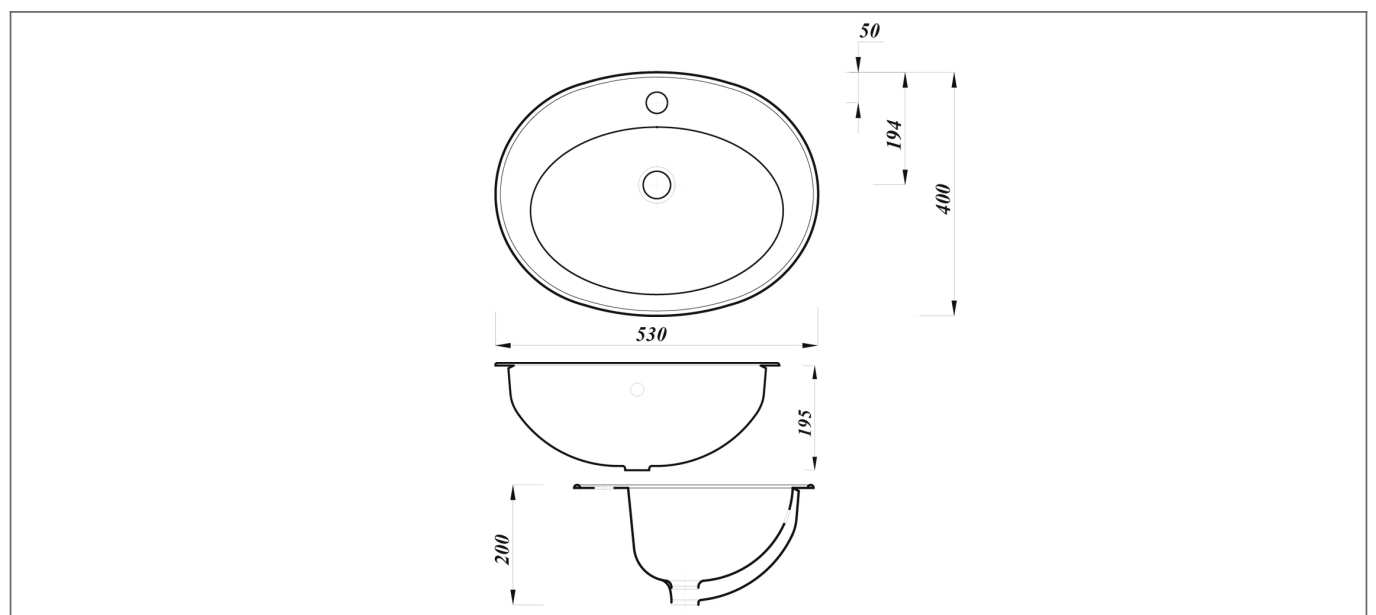

Technical Datasheet

Product Code: 237095-D

Product Description: ARLEY 1TH Vanity Basin In A Box 510mm

ARLEY

Specification

Product Guarantee:	Lifetime
Barcode:	237095-D
Projection (mm):	400
Material:	Vitreous China
Style:	Modern
Shape:	Round
Number Of Tap Holes:	1

Key Features

- Modern curvaceous design with smooth & stylish lines
- Manufactured from high quality materials
- Features 1 tap hole suitable for mono bath mixers
- Overflow included to prevent any bathroom accidents
- Matching sanitaryware are also available in the Arley range
- Alternatively available with 2 tap holes
- Waste is not included

Technical Drawing

Dimensions: All measurements are in millimetres and are subject to normal manufacturing variations.

Due to a continuing development programme to improve design and performance, we reserve all rights to vary specifications without prior notice. Please note, all accessories are for photographic purposes only.