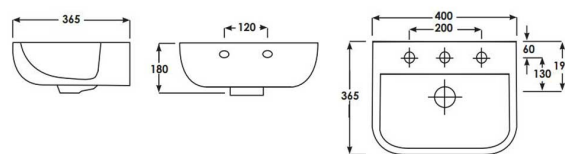

## Specification

|                      |                |
|----------------------|----------------|
| Product Guarantee:   | 25 Years       |
| Barcode:             | ARL-237183     |
| Projection (mm):     | 365            |
| Material:            | Vitreous China |
| Style:               | Modern         |
| Shape:               | Round          |
| Number Of Tap Holes: | 1              |

## Key Features

- Modern curvaceous design with smooth & stylish lines
- Manufactured from high quality white ceramic
- Space saving design ideal for wall mounting
- Features 1 tap hole suitable for mono basin mixer use
- Overflow hole included to prevent any bathroom accidents
- Matching sanitaryware are also available in the Arley 600 range

## Technical Drawing

Dimensions: All measurements are in millimetres and are subject to normal manufacturing variations.

Due to a continuing development programme to improve design and performance, we reserve all rights to vary specifications without prior notice. Please note, all accessories are for photographic purposes only.