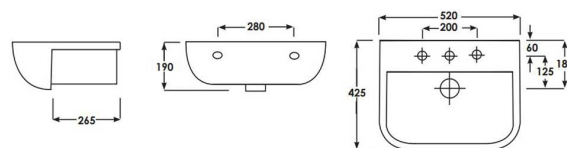

# Technical Datasheet

Product Code: 237184

Product Description: Arley 600 520mm 1 Tap Hole Semi Recessed Basin

## Specification

Product Guarantee:	25 Years
Barcode:	ARL-237184
Projection (mm):	425
Material:	Vitreous China
Style:	Modern
Shape:	Round
Number Of Tap Holes:	1

## Key Features

- Modern curvaceous design with smooth & stylish lines
- Manufactured from high quality white ceramic
- Features 1 tap hole suitable for mono basin mixer use
- Overflow hole included to prevent any bathroom accidents
- Matching sanitaryware are also available in the Arley range

## Technical Drawing

Dimensions: All measurements are in millimetres and are subject to normal manufacturing variations.

Due to a continuing development programme to improve design and performance, we reserve all rights to vary specifications without prior notice. Please note, all accessories are for photographic purposes only.