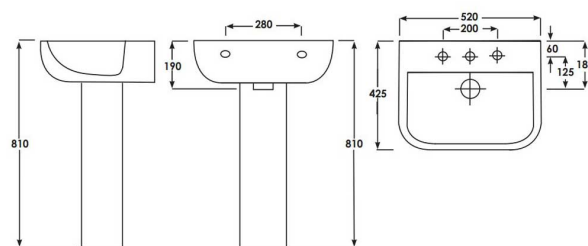

# Technical Datasheet

Product Code: 237181

Product Description: Arley 600 Full Pedestal for 520mm Basin

## Specification

Product Guarantee:	25 Years
Barcode:	ARL-237181
Material:	Vitreous China
Style:	Modern
Shape:	Round

## Key Features

- Modern curvaceous design with smooth & stylish lines
- Manufactured from high quality white ceramic
- Designed to help conceal unsightly pipework
- Compatible with 520mm Arley 600 basin
- Matching sanitaryware are also available in the Arley 600 Range

## Technical Drawing

Dimensions: All measurements are in millimetres and are subject to normal manufacturing variations.

Due to a continuing development programme to improve design and performance, we reserve all rights to vary specifications without prior notice. Please note, all accessories are for photographic purposes only.