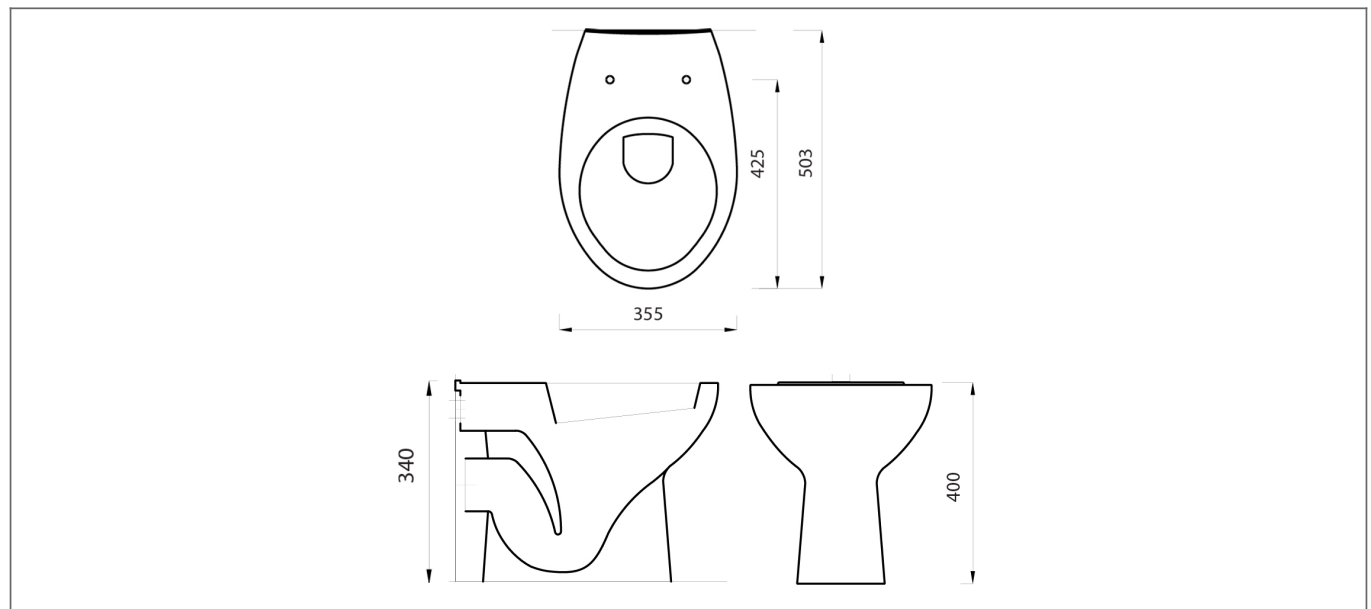

Technical Datasheet

Product Code: 23708-D

Product Description: ARLEY BTW WC Pan & SC Seat In A Box

Specification

Product Guarantee:	Lifetime
Barcode:	23708-D
Packaged Weight (kg):	21.9 kg
Material:	Vitreous China
Projection:	503
Style:	Modern
Approvals:	CE Approved
Includes Seat:	Yes
Seat Type:	Soft Close

Key Features

- Modern curvaceous design with smooth & stylish lines
- Manufactured from high quality materials
- Suitable for use with back to wall WC furniture units
- Designed to hide unsightly pipework after installation
- Soft close seat included for minimal noise & added safety measure
- Matching sanitaryware is also available from Arley

Technical Drawing

Dimensions: All measurements are in millimetres and are subject to normal manufacturing variations.

Due to a continuing development programme to improve design and performance, we reserve all rights to vary specifications without prior notice. Please note, all accessories are for photographic purposes only.