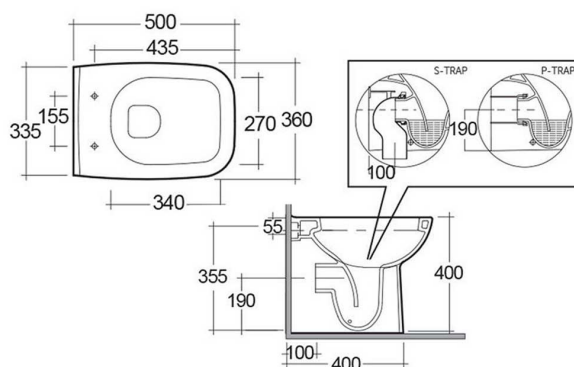

Technical Datasheet

Product Code: 237157

Product Description: Arley Florence Back to Wall Pan

Specification

Product Guarantee:	25 Years
Barcode:	ARL-237157
Packaged Weight (kg):	20.2 kg
Material:	Ceramic
Projection:	500
Style:	Modern
Includes Seat:	No

Key Features

- Modern curvaceous design with smooth & stylish lines
- Manufactured from high quality white ceramic
- Suitable for use with back to wall WC furniture units
- Designed to hide unsightly pipework after installation
- Optional soft close seat is available from this range
- Matching sanitaryware are also available in the Florence range

Technical Drawing

Dimensions: All measurements are in millimetres and are subject to normal manufacturing variations.

Due to a continuing development programme to improve design and performance, we reserve all rights to vary specifications without prior notice. Please note, all accessories are for photographic purposes only.