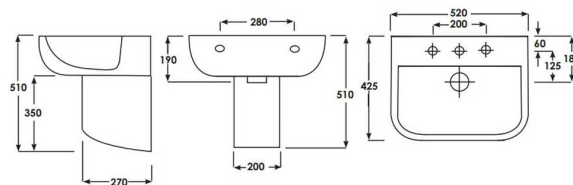

Technical Datasheet

Product Code: 237180

Product Description: Arley 600 520mm 1 Tap Hole Basin

Specification

Product Guarantee:	25 Years
Barcode:	ARL-237180
Projection (mm):	425
Material:	Vitreous China
Style:	Modern
Shape:	Rectangular
Number Of Tap Holes:	1

Key Features

- Sleek lines adds an element of style to your bathroom
- Manufactured from high quality white ceramic
- Features 1 tap hole suitable for mono basin mixer use
- Overflow hole included to prevent any bathroom accidents
- Matching sanitaryware are also available in the Arley 600 range

Technical Drawing

Dimensions: All measurements are in millimetres and are subject to normal manufacturing variations.

Due to a continuing development programme to improve design and performance, we reserve all rights to vary specifications without prior notice. Please note, all accessories are for photographic purposes only.