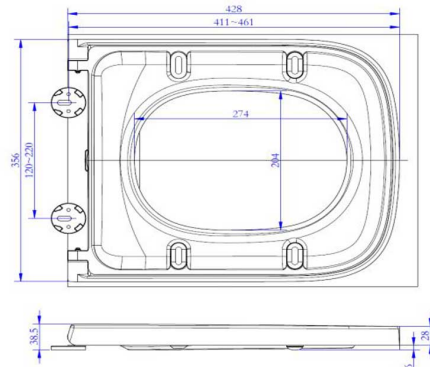

Technical Datasheet

Product Code: 237188

Product Description: Arley 600mm Quick Release Soft Close Urea Seat

Specification

Material:	Duroplast
Shape:	Square
Seat Type:	Soft Close
Barcode:	5056474506222
Packaged Weight (kg):	2.66 kg

Key Features

- Modern curvaceous design with smooth & stylish lines
- Manufactured from high quality white plastic
- Features quick release function which makes cleaning easier
- Soft close ability for minimal noise & added safety measure
- Matching sanitaryware are also available in the Florence range

Technical Drawing

Dimensions: All measurements are in millimetres and are subject to normal manufacturing variations.

Due to a continuing development programme to improve design and performance, we reserve all rights to vary specifications without prior notice. Please note, all accessories are for photographic purposes only.