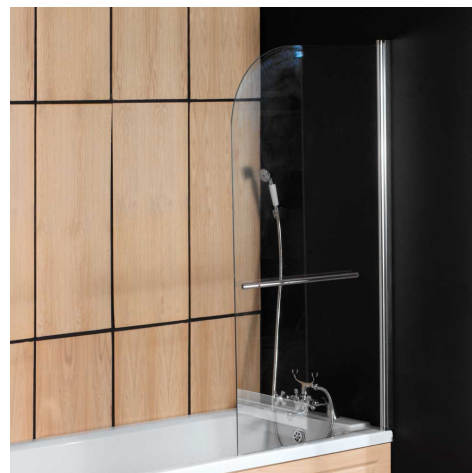

Technical Datasheet

Product Code: 2381500CVTB-P

Product Description: ARLEY Ralus6 Curved Bath Screen cw Towel Bar

Specification

Product Guarantee:	10 Years
Packaged Weight (kg):	22 kg
Packaged Length (Metre):	0.035
Packaged Width (Metre):	0.82
Packaged Height (M3):	1.45
Material:	Glass
Glass Style:	Toughened
Glass Thickness:	6 mm

Key Features

- Clean structural lines make this piece the perfect match for both modern & traditional spaces
- Manufactured from high quality 6mm toughened glass
- Reversible designed hinges ideal for left or right hand fitting
- Features plated chrome profiles for a sparkling finish
- Towel rail included for hanging your bathroom towels
- Other screens & styles are available to choose from