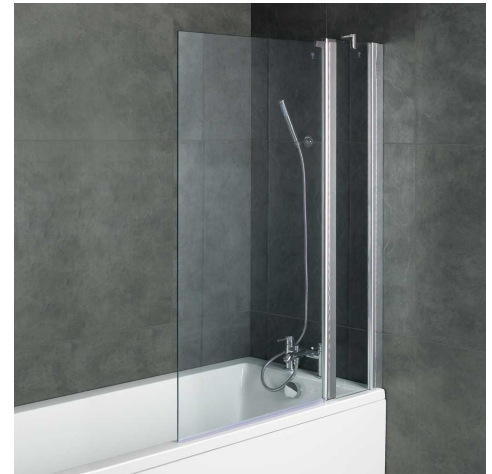

# Technical Datasheet

Product Code: 2381500SQEXT-P

Product Description: ARLEY Ralus6 Ext 2pc Square Bath Screen & Pane

## Specification

Product Guarantee:	10 Years
Packaged Weight (kg):	22 kg
Packaged Length (Metre):	0.06
Packaged Width (Metre):	0.8
Packaged Height (M3):	1.45
Material:	Glass
Glass Style:	Toughened
Glass Thickness:	6 mm

## Key Features

- Clean structural lines make this piece the perfect match for both modern & traditional spaces
- Manufactured from high quality glass
- Reversible designed hinges ideal for left or right hand fitting
- Features plated chrome profiles for a sparkling finish
- Other matching products available in the Arley range - see our Arley brand page for further details.