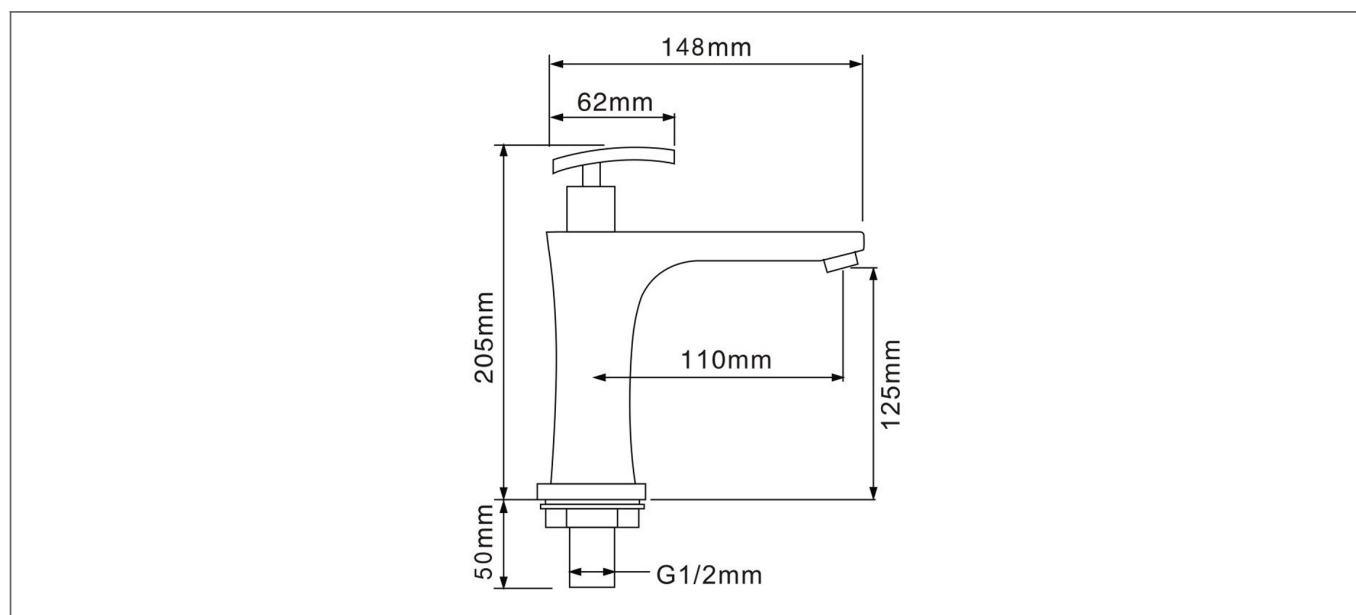

Technical Datasheet

Product Code: 237UT56

Product Description: Arley Infrared Basin Mixer

ARLEY

Specification

Product Guarantee:	5 Years
Barcode:	5056474500381
Material:	Brass
Waste Included:	No
Number Of Tap Holes:	1
Projection (mm):	148
Colour:	Brushed Chrome

Key Features

- Includes 360° infrared sensor for hygienic no touch operation
- Manufactured from quality brass
- High quality, long lasting chrome finish to compliment any style of bathroom
- Features water saving automatic stop
- Perfect for public or business settings
- Complete with convenient integrated soap dispenser
- Battery or mains connection

Technical Drawing

Dimensions: All measurements are in millimetres and are subject to normal manufacturing variations.

Due to a continuing development programme to improve design and performance, we reserve all rights to vary specifications without prior notice. Please note, all accessories are for photographic purposes only.