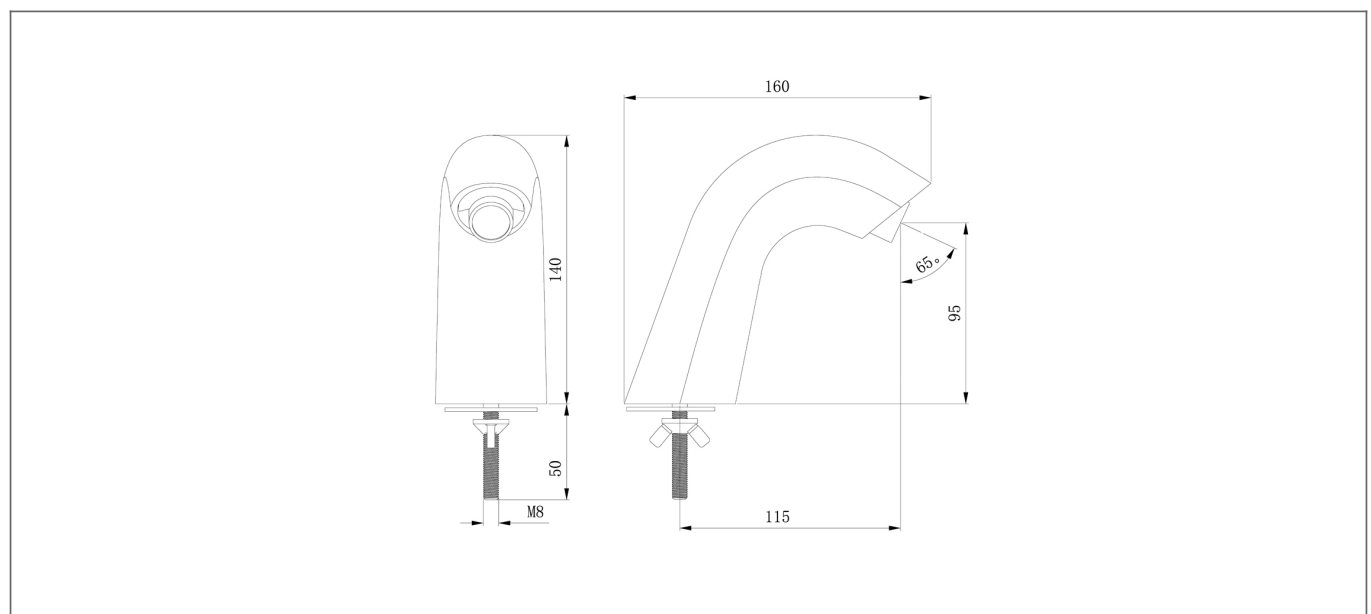

# Technical Datasheet

Product Code: 237UT03

Product Description: Arley Infrared Sensor Basin Tap

## Specification

Product Guarantee:	5 Years
Barcode:	5056474500299
Material:	Brass
Tap Pressure:	Low - High Pressure
Waste Included:	No
Number Of Tap Holes:	1
Approvals:	WRAS Approved
Projection (mm):	160
Flow Rate 0.5 Bar (L/min):	1.6
Flow Rate 1 Bar (L/min):	2.5
Flow Rate 2 Bar (L/min):	3.6
Flow Rate 3 Bar (L/min):	4.4
Flow Rate 4 Bar (L/min):	5
Flow Rate 5 Bar (L/min):	5.6
Colour:	Chrome

## Technical Drawing

Dimensions: All measurements are in millimetres and are subject to normal manufacturing variations.

Due to a continuing development programme to improve design and performance, we reserve all rights to vary specifications without prior notice. Please note, all accessories are for photographic purposes only.