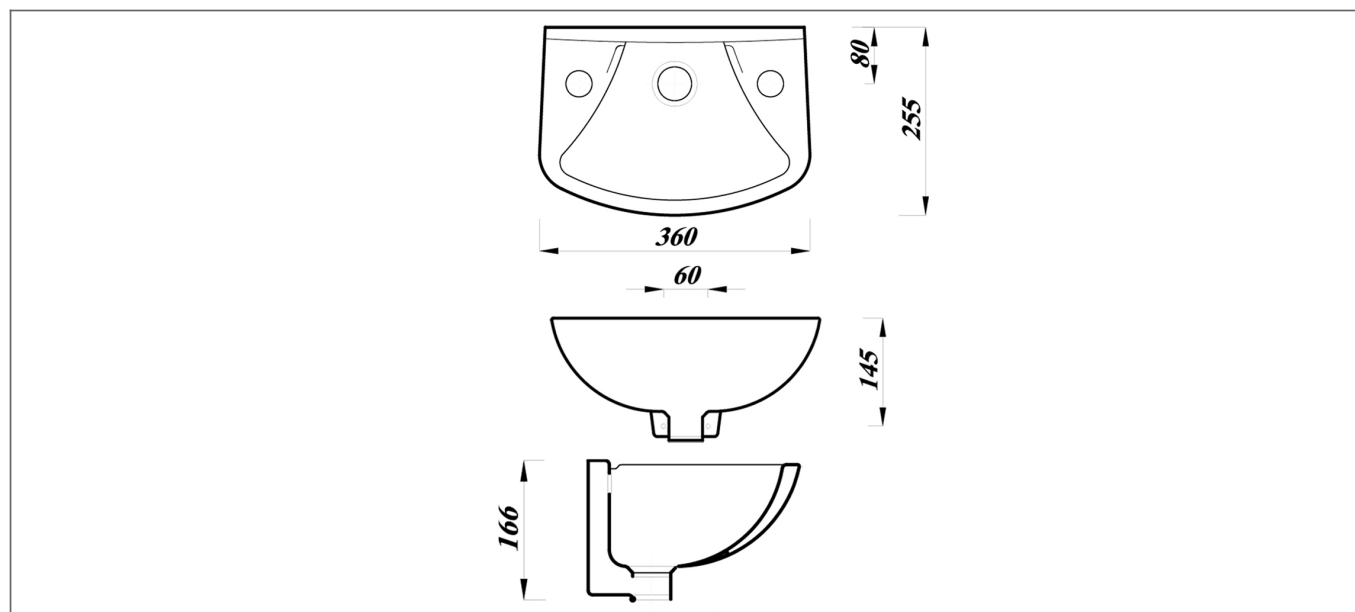

# Technical Datasheet

Product Code: 237092.2-D

Product Description: ARLEY 2TH Wall Basin 360mm & Bkts In A Box

## Specification

Product Guarantee:	Lifetime
Barcode:	237092.2-D
Projection (mm):	255
Material:	Vitreous China
Style:	Modern
Shape:	Rectangular
Number Of Tap Holes:	2

## Key Features

- Modern curvaceous design with smooth & stylish lines
- Manufactured from high quality white vitreous china
- Features 2 tap holes suitable for basin pillar taps
- Overflow hole included to prevent any bathroom accidents
- Brackets included for a quick & simple installation
- Alternatively available in 450mm with optional tap holes
- Matching sanitaryware are also available in Arley range
- CE Compliant

## Technical Drawing

Dimensions: All measurements are in millimetres and are subject to normal manufacturing variations.

Due to a continuing development programme to improve design and performance, we reserve all rights to vary specifications without prior notice. Please note, all accessories are for photographic purposes only.