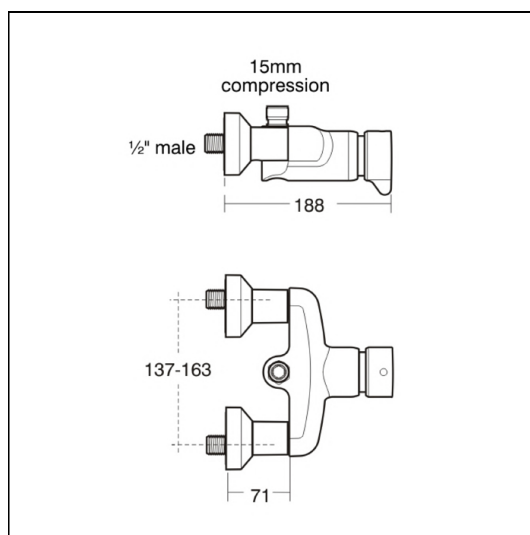

Avon 21 Shower Valve, Push Button Self Closing Exposed Variable Temp

ILLUSTRATED

B8264 Avon 21 self closing push button shower mixing valve exposed, variable temperature

OPTIONS

- **B8634** Fast Fix wall bracket for Bar Valves with 150mm pipe centres
- **A5451** Anti vandal shower head, bottom inlet, solid wall fixing, demountable for easy cleaning
- **A5900** TMV Thermostatic mixing valve 15mm

ILLUSTRATED PRODUCT DETAILS

Weights

B8264 3.10 KG

Finishes

B8264 Chrome (AA)

Materials

B8264 Chrome Plated Brass

Flow rates

B8264 11.5 Litres per minute @ 3 bar pressure

Special Notes

Consideration should be given to safe hot water delivery and the use of an appropriate temperature reduction device see A5900AA or Part G for guidance.

ACCREDITATIONS

B8264(AA)

water label		11.50 Litres Per Minute

A5451(AA)

water label		6.00 Litres Per Minute

FEATURES