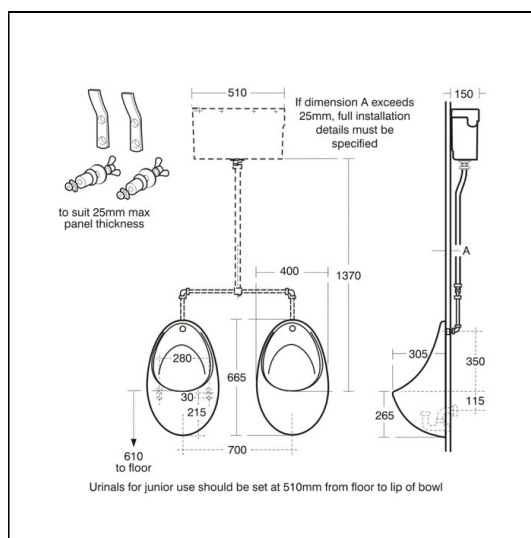

Contour Urinal Fully Concealed

ILLUSTRATED

- S6110** (UR H) Contour urinal in vitreous china, 67cm, concealed
- S8850** Waste 1½" plastic domed strainer waste, 45mm unslotted tail
- S8970** Trap 1½" plastic P with 75mm seal, multi-purpose outlet suitable for plastic and BS copper pipe
- S9275** Urinal concealed hangers, Steel
- S6286** Spreader, back inlet for vitreous china bowl urinal
- S9276** Toggle bolts to suit maximum 25mm panel thickness

OPTIONS

- S6215** Conceala auto cistern 4.5 litre with cover, auto syphon and petcock
- S6216** Conceala auto cistern 9.0 litre with cover, auto syphon and petcock
- S6217** Conceala auto cistern 13.6 litre with cover auto syphon and petcock
- S8770** Waste 1½" strainer waste brass with stainless steel dome
- A4854** Sensorflow 21 urinal flush, panel mounted, mains
- S6226** Flushpipes concealed for 1 bowl urinal
- S6227** Flushpipes concealed for 2 bowl urinals
- S6228** Flushpipes concealed for 3 bowl urinals
- S6229** Flushpipes concealed for 4 bowl urinals
- S6230** Flushpipes concealed for 5 bowl urinals
- S6120** (UR H) Urinal division Vitreous China with hanger and screw

ILLUSTRATED PRODUCT DETAILS

Weights

- S6110** 16.00 KG
- S8850** 0.20 KG
- S8970** 1.00 KG
- S9275** 1.00 KG
- S6286** 0.01 KG
- S9276** 2.00 KG

Finishes

- S6110** White (01)
- S8850** Neutral / No Finish (67)
- S8970** Neutral / No Finish (67)
- S9275** Neutral / No Finish (67)
- S6286** Chrome (AA)
- S9276** Neutral / No Finish (67)

Materials

- S6110** Vitreous China
- S8850** Plastic
- S8970** Plastic
- S9275** Metal
- S6286** Metal
- S9276** Metal

Standards

Vitreous china to BS 3402

Special Notes

See auto cistern and flush pipe selector page, for selection of multi bowl and pipework ranges. For sensor flush see Sensorflow 21 urinal flushing device page