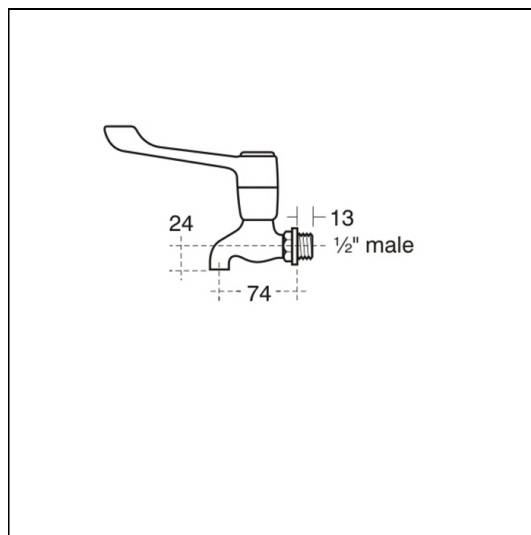

Markwik 1/2in Bib Taps Lever H & C

ILLUSTRATED

- S8270** (TB H1) Markwik 1/2" bib taps
- B1686** Nimbus 21 concealed bib tap wall mountself centralising installation pair

OPTIONS

- B1684** Nimbus 21 bib tap extension 1/2" x 100mm pair
- B1688** Nimbus 21 exposed bib tap wall mountself centralising installation pair
- B1682** Nimbus 21 bib tap extension 1/2" x 75mm pair

ILLUSTRATED PRODUCT DETAILS

Weights

S8270 1.65 KG

Finishes

S8270  Chrome (AA)

Materials

S8270 Chrome Plated Brass

B1686  Chrome (AA)

B1686 Chrome Plated Brass

Special Notes

Inlets screwed 1/2in BSP male. For use in conjunction with sinks and hoppers, with appropriate length extension.
Flow rate 7.2 Litres per minute @ 0.1 bar

ACCREDITATIONS