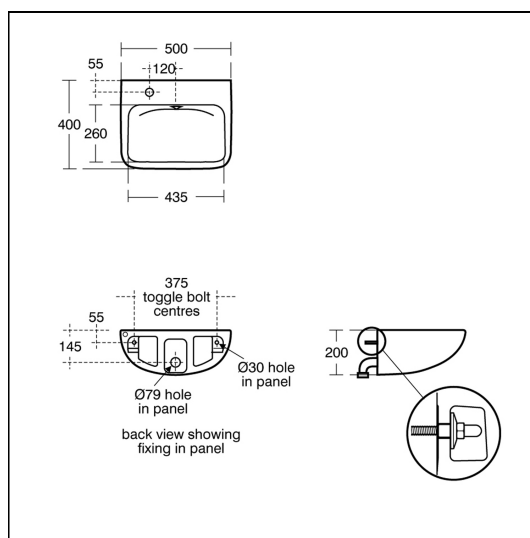

ILLUSTRATED PRODUCT DETAILS

Sizes

S0431 d:400

Weights

S0431 13.00 KG

A6696 2.50 KG

Materials

S0431 Vitreous China

Flow rates

A6696 7.9 Litres per minute @ 3 bar pressure

Designer

Robin Levien, RDI

FINISH OPTIONS

 (AA) Chrome

 (NU) Unfinished

Standards

Washbasin to BS EN 14688 and BS EN 31

Special Notes

Suggested rim heights; 780-800 for ambulant users, 680-700 for wheelchair users.

Washbasin panel mounted using the S0388 fixation set.

FEATURES