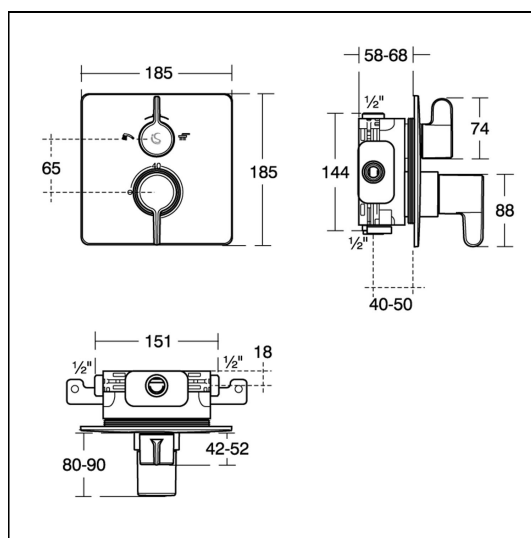

Freedom Built-in Thermostatic Shower Mixer with Diverter

ILLUSTRATED

A6378 Freedom built-in thermostatic shower mixer with diverter, square faceplate and metal lever handles

OPTIONS

- **B0024** Idealrain Cube M1 rainshower fixed head 200 x 200
- **B9446** Idealrain ceiling arm 150mm
- **B0021** Idealrain Cube M3 shower handspray set with 1.8m hose

ILLUSTRATED PRODUCT DETAILS

Weights

A6378 3.20 KG

Finishes

A6378 Chrome finish (AA)

Materials

A6378 Chrome Plated Brass

Flow rates

A6378 32 Litres per minute @ 3 bar pressure

Designer

Robin Levien, RDI

Special Notes

Suitable for balanced water supplies. Inlets 1/2in BSP female. Minimum operating pressure 0.1bar but 0.8bar is required to give a minimum acceptable bath filling rate of 16 litres per minute.

ACCREDITATIONS