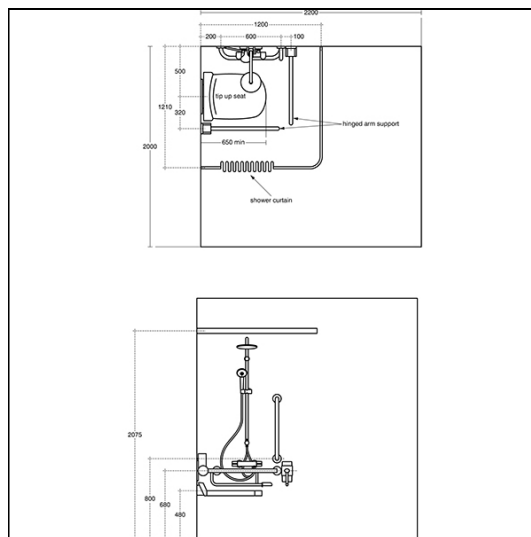

(MY) Stainless Steel finish

(GQ) Red

Standards

Contour 21 shower valve A6876 to TMV3

Special Notes

For LRV and RAL numbers see Doc M introduction.
Fixing heights - Floor to top of shower seat 480mm. Floor to centre of back rest rail 800mm. Floor to centre of horizontal grab rail 800mm