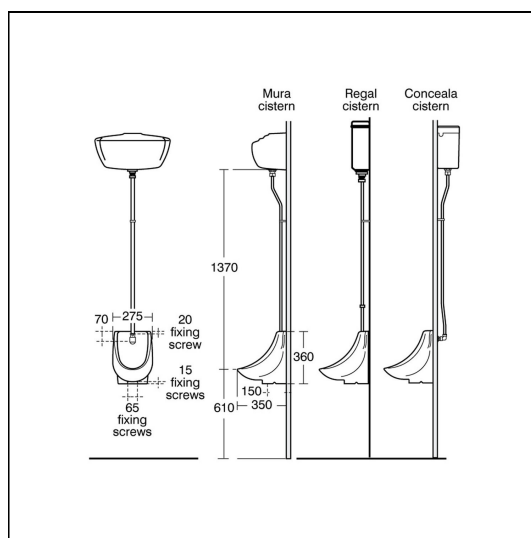

## OPTIONS

- S6215** Conceala auto cistern 4.5 litre with cover, auto syphon and petcock
- S6216** Conceala auto cistern 9.0 litre with cover, auto syphon and petcock
- S6217** Conceala auto cistern 13.6 litre with cover auto syphon and petcock
- S8770** Waste 1½" strainer waste brass with stainless steel dome
- S9275** Urinal concealed hangers, Steel
- S6226** Flushpipes concealed for 1 bowl urinal
- S6227** Flushpipes concealed for 2 bowl urinals
- S6228** Flushpipes concealed for 3 bowl urinals
- S6229** Flushpipes concealed for 4 bowl urinals
- S6230** Flushpipes concealed for 5 bowl urinals
- S6120** Urinal division Vitreous China with hanger and screw

### Weights

- S6103** 7.50 KG
- S8850** 0.20 KG
- S8915** 0.24 KG
- S6265** 0.36 KG

### Finishes

- S6103**  White (01)
- S8850**  Neutral / No Finish (67)
- S8915**  Neutral / No Finish (67)
- S6265**  Chrome (AA)

### Special Notes

Please click the [Specify this] button and then choose the number of bowls in each range. See further pages for additional information on flushpipes for ranges of from 1 to 5 urinals. See also Sensorflow urinal flushing page. Urinal secured to wall with wall fixing screws (not supplied)