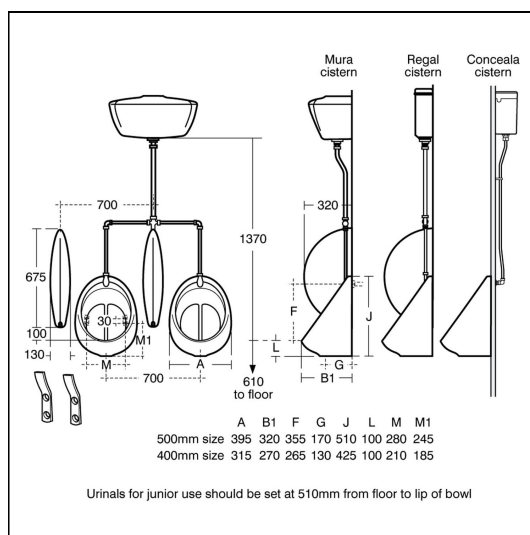

Sanura HygenIQ Bowl Urinal 50 - Conceala Auto Cistern

ILLUSTRATED

- S6118** Sanura HygenIQ 50cm wall urinal
- S8849** HygenIQ plastic splash reducing waste, 50mm unslotted tail
- S8925** Trap 1½" plastic resealing bottle with 75mm seal, multi-purpose outlet
- S9275** Urinal concealed hangers, Steel
- S6286** Spreader, back inlet for vitreous china bowl urinal

OPTIONS

- S6215** Conceala auto cistern 4.5 litre with cover, auto syphon and petcock
- S6216** Conceala auto cistern 9.0 litre with cover, auto syphon and petcock
- S6217** Conceala auto cistern 13.6 litre with cover auto syphon and petcock
- S8915** Trap 1½" plastic bottle with 75mm seal, multi-purpose outlet
- A7058** Sensorflow 21 urinal flush, Low Pressure Valve, panel mounted, mains
- A7059** Sensorflow 21 urinal flush, low pressure valve, panel mounted, link
- A7001** Sensorflow 21 urinal flush, high pressure valve, panel mounted, mains
- A7002** Sensorflow 21 urinal flush, high pressure valve, panel mounted, link
- S6226** Flushpipes concealed for 1 bowl urinal
- S6227** Flushpipes concealed for 2 bowl urinals
- S6228** Flushpipes concealed for 3 bowl urinals
- S6229** Flushpipes concealed for 4 bowl urinals
- S6230** Flushpipes concealed for 5 bowl urinals
- S6120** Urinal division Vitreous China with hanger and screw

ILLUSTRATED PRODUCT DETAILS

Weights

- S6118** 13.50 KG
- S8849** 1.70 KG
- S8925** 0.33 KG
- S9275** 1.00 KG
- S6286** 0.01 KG

Finishes

- S6118** White (01)
- S8849** Neutral / No Finish (67)
- S8925** Neutral / No Finish (67)
- S9275** Neutral / No Finish (67)
- S6286** Chrome (AA)

Materials

- S6118** Vitreous China
- S8849** Plastic
- S8925** Plastic
- S9275** Metal
- S6286** Metal

Special Notes

Please click the [Specify this] button and then choose the number of bowls in each range. See further pages for additional information on flushpipes for ranges of from 1 to 5 urinals. See also Sensorflow urinal flushing page