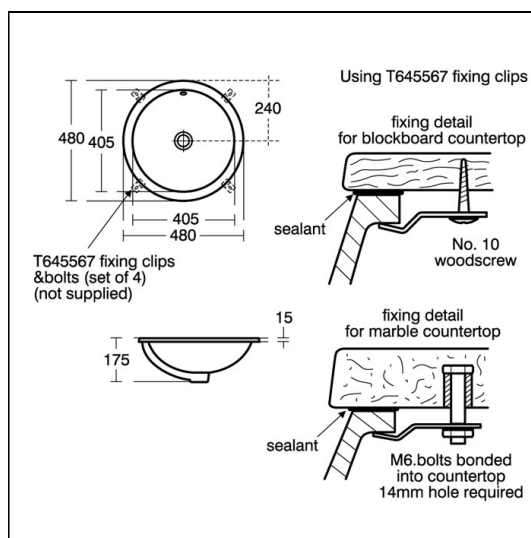

ILLUSTRATED PRODUCT DETAILS

Sizes

S2688 w:490 x d:490

Weights

- S2688** 7.15 KG
- B8260** 1.65 KG
- S8733** 0.35 KG
- S8920** 2.00 KG

Materials

- S2688** Fine Fireclay
- B8260** Chrome Plated Brass
- S8733** Chrome Plated Metal
- S8920** Plastic

Finishes

- S2688**  White (01)
- B8260**  Chrome (AA)
- S8733**  Chrome (AA)
- S8920**  Neutral / No Finish (67)

Capacity

S2688 5.0 litres

Flow rates

B8260 4.7 Litres per minute @ 3 bar pressure

Designer

Robin Levien, RDI

Special Notes

This washbasin is not suitable for separate pillar taps. Washbasin mounted on underside of countertop using fixing clips provided. Joint sealed using waterproof sealant (not supplied).

Consideration should be given to safe hot water delivery and the use of an appropriate temperature reduction device see A5900AA

ACCREDITATIONS

S2688(01)

Unified Water Label   **5.0** Litres

B8260(AA)

Unified Water Label   **4.70** Litres Per Minute

A4852(AA)

Unified Water Label   **3.70** Litres Per Minute

Cherwell 21 Round 48cm Under-countertop Washbasin, Overflow