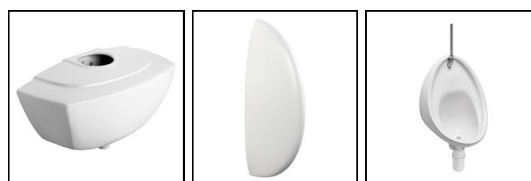

Sanura Bowl Urinal 40cm - Mura Auto Cistern

ILLUSTRATED

- S6105** Sanura 40cm wall urinal
- S8811** Waste 1¼" plastic strainer, 50mm unslotted tail
- S8910** Trap 1¼" plastic bottle, 75mm seal, multi-purpose outlet
- S9275** Urinal concealed hangers, Steel
- S6285** Spreader top inlet for Vitreous China bowl urinal, exposed

OPTIONS

- S6200** Mura 4.5 litre auto cistern with auto syphon, petcock and supports
- S6201** Mura 9.0 litre auto cistern with auto syphon, petcock and supports
- S6202** Mura 13.6 litre auto cistern with auto syphon, petcock and supports
- S6204** Mura auto cistern access lid
- S6220** Flushpipes exposed for 1 bowl urinal with Mura cistern
- S6221** Flushpipes exposed for 2 bowl urinals with Mura autocistern
- S6222** Flushpipes exposed for 3 bowl urinals with Mura autocistern
- S6223** Exposed flushpipes (for use with 4 urinals and Mura auto cistern)
- S6224** Exposed flushpipes (for use with 5 urinals and Mura auto cistern)
- S6120** Urinal division Vitreous China with hanger and screw

ILLUSTRATED PRODUCT DETAILS

Weights

- S6105** 8.46 KG
- S8811** 0.03 KG
- S8910** 0.20 KG
- S9275** 1.00 KG
- S6285** 0.38 KG

Finishes

- S6105**  White (01)
- S8811**  White (01)
- S8910**  Neutral / No Finish (67)
- S9275**  Neutral / No Finish (67)
- S6285**  Chrome (AA)

Materials

- S6105** Vitreous China
- S8811** Plastic
- S8910** Plastic
- S9275** Metal
- S6285** Chrome Plated Metal

Special Notes

See further pages for additional information on flushpipes for ranges of from 1 to 5 urinals. See also Sensorflow urinal flushing page