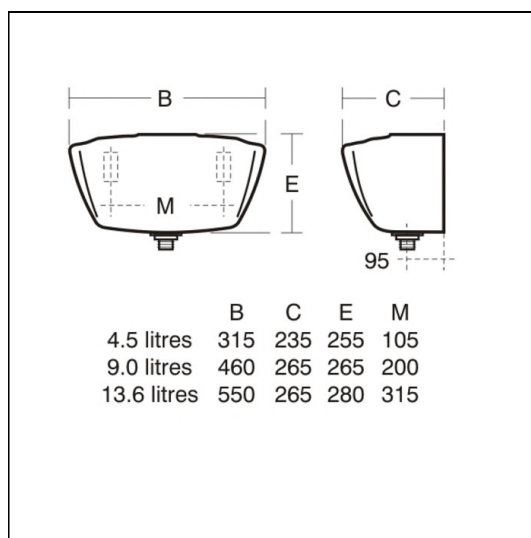

Sanura Bowl Urinal 40cm - Mura Auto Cistern

ILLUSTRATED

- S6105** Sanura 40cm wall urinal
- S8811** Waste 1¼" plastic strainer, 50mm unslotted tail
- S8910** Trap 1¼" plastic bottle, 75mm seal, multi-purpose outlet
- S9275** Urinal concealed hangers, Steel
- S6285** Spreader top inlet for Vitreous China bowl urinal, exposed

ILLUSTRATED PRODUCT DETAILS

Weights

- S6105** 8.46 KG
- S8811** 0.03 KG
- S8910** 0.20 KG
- S9275** 1.00 KG
- S6285** 0.38 KG

Finishes

- S6105**  White (01)
- S8811**  White (01)
- S8910**  Neutral / No Finish (67)
- S9275**  Neutral / No Finish (67)
- S6285**  Chrome (AA)

Materials

- S6105** Vitreous China
- S8811** Plastic
- S8910** Plastic
- S9275** Metal
- S6285** Chrome Plated Metal

Special Notes

See further pages for additional information on flushpipes for ranges of from 1 to 5 urinals. See also Sensorflow urinal flushing page