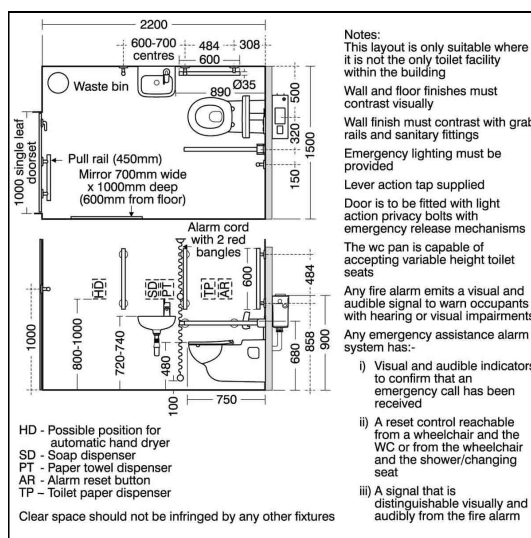

Doc M Contour 21 Wall Hung Pack LH

ILLUSTRATED

S6972 Doc M Contour 21 wall mounted left hand corner pack, rimless WC pan and support brackets, water saving dual flush Conceala cistern, grab rails, luxury back support, hinged support rail with toilet roll holder, seat no cover with retaining buffers, copper tails on TMV3 mixer tap.

ILLUSTRATED PRODUCT DETAILS

Weights

S6972 69.65 KG

Finishes

S6972  Chrome (AA)

Materials

S6972 Mixed Material

FINISH OPTIONS

Standards

Vitreous china to BS 3402

Special Notes

Doc M packs are available both right and left hand corner arrangement, illustrated is left hand arrangement. Supplied with layout drawings, detailing the fixing positions necessary for Doc M compliance