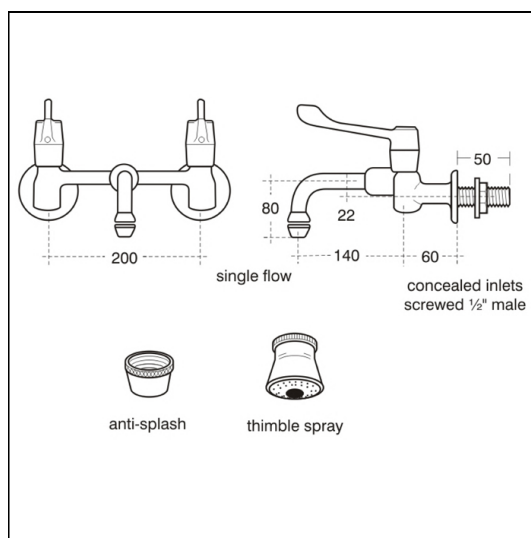

## ILLUSTRATED

**S8230** Markwik 1/2" wall mounted mixer with single flow horizontal spout, anti-splash outlet, 150mm levers and concealed inlets

### ILLUSTRATED PRODUCT DETAILS

**Weights**

**S8230** 2.30 KG

**Finishes**

**S8230**  Chrome (AA)

**Materials**

**S8230** Chrome Plated Brass

**Special Notes**

Brass body and valve with elastomeric seat and brass flow guide. Inlets screwed 1/2" BSP male. Consideration should be given to safe hot water delivery and the use of an appropriate temperature reduction device, please see A5900AA (for use with 15mm pipework) or A5901AA (for use with 22mm pipework).