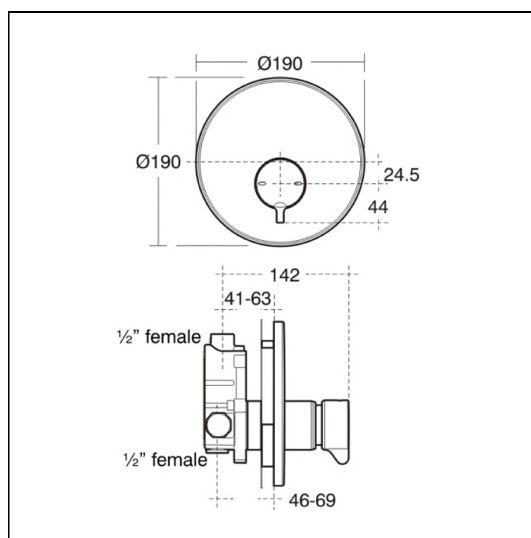

Avon 21 Shower Valve, Button Self Closing Concealed Variable Temp Control

ILLUSTRATED

B8265 Avon 21 self closing push button shower with concealing plate, variable temperature control

OPTIONS

- A5452** Anti-vandal fixed shower head, panel mounted, back inlet
- A4672** Anti-vandal shower head, back inlet, solid wall fixing, demountable for easy cleaning
- A5451** Anti vandal shower head, bottom inlet, solid wall fixing, demountable for easy cleaning

ILLUSTRATED PRODUCT DETAILS

Weights

B8265 2.86 KG

Finishes

B8265  Chrome (AA)

Materials

B8265 Chrome Plated Brass

Special Notes

Consideration should be given to safe hot water delivery and the use of an appropriate temperature reduction device, please see A5900AA (for use with 15mm pipework) or A5901AA (for use with 22mm pipework). Flow rate 6 litres per minute @ 1 bar.