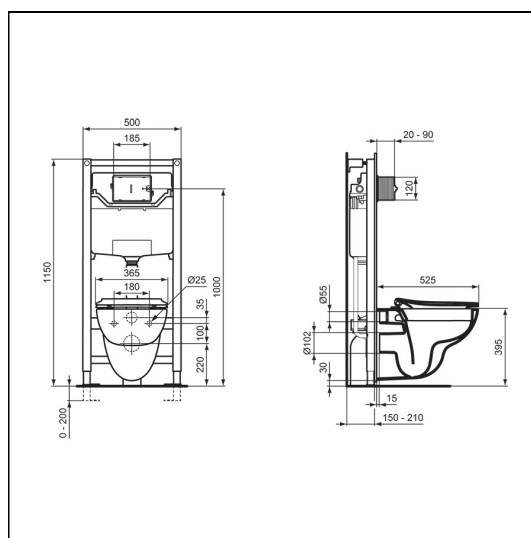

OPTIONS

- S4505** Simpla Inlet Connector
- R0099** Prosys electronic conversion kit for infra-red actuated flushplates (Septa Pro E1 & E2) (120 depth frames and cisterns only)
- S3643** Conceala 2 4.5/3 or 4/2.6 litre cistern, dual flush valve, side supply, internal overflow, alternative height plastic flushbends, no flushplate/button
- S3617** Conceala 2 4.5 or 6 litre cistern, single flush syphon, side supply, internal overflow, plastic flushbend and long CP lever
- S3640** Conceala 2 4.5 litre cistern, single flush valve, side supply, internal overflow and alternative height plastic flushbends
- S4066** Contour 21 toilet seat only, top fixing hinges and retaining buffers
- S4065** Contour 21 toilet seat and cover, top fixing hinges
- E4463** Karisma flush plate, dual flush, unbranded for Conceala 2 cisterns
- S4513** Palm push button pneumatic, stainless steel for 31mm maximum thickness partition
- S4498** Finger push button, dual flush, small
- S0767** Oleas M2 mechanical dual flushplate Armitage Shanks - white
- S0857** Oleas P2 pneumatic dual flushplate Armitage Shanks - chrome
- S0858** Septa Pro M1 mechanical metal dual flushplate Armitage Shanks
- S0859** Septa Pro M2 mechanical metal single flushplate Armitage Shanks
- S0775** Septa Pro P1 pneumatic metal dual flushplate Armitage Shanks
- S0860** Septa Pro P2 pneumatic metal dual small flushplate Armitage Shanks
- S0776** Speta Pro P3 pneumatic metal single small flushplate Armitage Shanks
- P0109** Septa Pro XS pneumatic push button no logo - chrome
- R0184** Septa Pro XS pneumatic push button, no logo
- S0772** Septa Pro E1 electronic (infrared) & manual metal dual flushplate Armitage Shanks
- S0773** Septa Pro E2 electronic (infrared) metal dual flushplate Armitage Shanks
- R0100** Prosys half frame for wall hung WC pans (no cistern)
- R0313** Prosys 1150mm height, pneumatic wall hung WC frame, 120 depth, front actuation
- S4305** Panekta outlet connector to convert horizontal outlet wcs