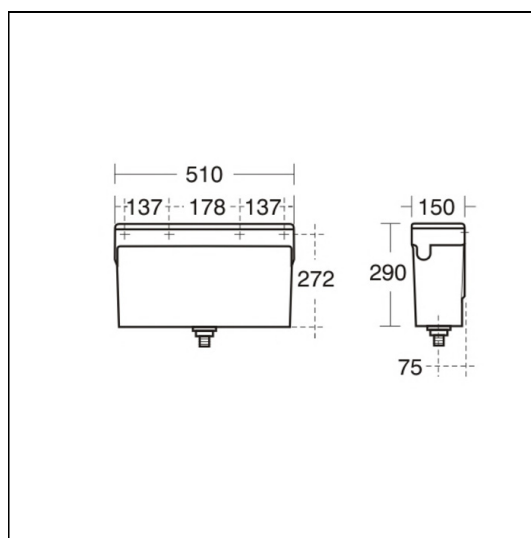

Sanura HygenIQ Bowl Urinal 40cm - Conceala Auto Cistern

ILLUSTRATED

- S6117** Sanura HygenIQ 40cm wall urinal
- S8849** HygenIQ plastic splash reducing waste, 50mm unslotted tail
- S8915** Trap 1½" plastic bottle with 75mm seal, multi-purpose outlet
- S9275** Urinal concealed hangers, Steel
- S6286** Spreader, back inlet for vitreous china bowl urinal

OPTIONS

- S6215** Conceala auto cistern 4.5 litre with cover, auto syphon and petcock
- S6216** Conceala auto cistern 9.0 litre with cover, auto syphon and petcock
- S6217** Conceala auto cistern 13.6 litre with cover auto syphon and petcock
- A7058** Sensorflow 21 urinal flush, Low Pressure Valve, panel mounted, mains
- A4856** Sensorflow 21 urinal flush, surface mounted, mains
- A7059** Sensorflow 21 urinal flush, low pressure valve, panel mounted, link
- A7001** Sensorflow 21 urinal flush, high pressure valve, panel mounted, mains
- A7002** Sensorflow 21 urinal flush, high pressure valve, panel mounted, link
- S6226** Flushpipes concealed for 1 bowl urinal
- S6227** Flushpipes concealed for 2 bowl urinals
- S6228** Flushpipes concealed for 3 bowl urinals
- S6229** Flushpipes concealed for 4 bowl urinals
- S6230** Flushpipes concealed for 5 bowl urinals
- S6120** Urinal division Vitreous China with hanger and screw

ILLUSTRATED PRODUCT DETAILS

Weights

- S6117** 10.50 KG
- S8849** 1.70 KG
- S8915** 0.24 KG
- S9275** 1.00 KG
- S6286** 0.01 KG

Finishes

- S6117** White (01)
- S8849** Neutral / No Finish (67)
- S8915** Neutral / No Finish (67)
- S9275** Neutral / No Finish (67)
- S6286** Chrome (AA)

Materials

- S6117** Vitreous China
- S8849** Plastic
- S8915** Plastic
- S9275** Metal
- S6286** Metal

FEATURES

Special Notes

Please click the [Specify this] button and then choose the number of bowls in each range. See further pages for additional information on flushpipes for ranges of from 1 to 5 urinals. See also Sensorflow urinal flushing page