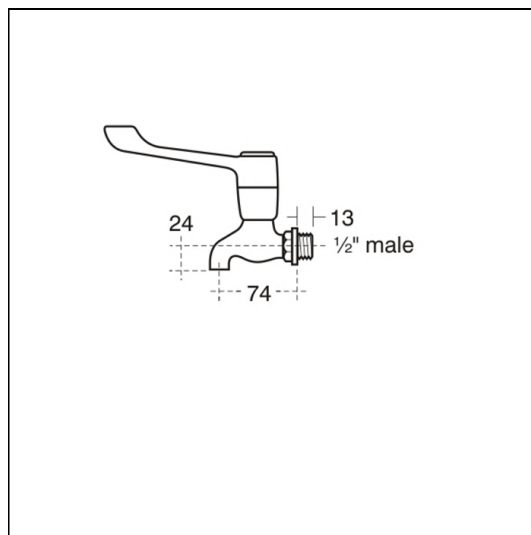

- B1684** Nimbus 21 1/2" x 100mm bib tap extensions (pair)
- B1688** Nimbus 21 exposed bib tap wall mount with self centralising installation (pair)
- B1682** Nimbus 21 1/2" x 75mm bib tap extensions (pair)

ILLUSTRATED PRODUCT DETAILS

Weights

S8270 1.65 KG

Finishes

S8270  Chrome (AA)

Materials

S8270 Chrome Plated Brass

B1686  Chrome (AA)

B1686 Chrome Plated Brass

Special Notes

Features brass valve with elastomeric spout and brass flow guide in outlet.

ACCREDITATIONS

1611024

FEATURES