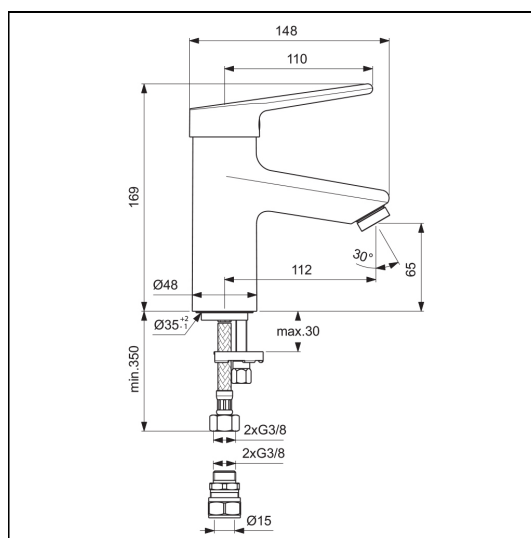

Contour 21+ Single Lever One Hole Basin Mixer, No Waste

ILLUSTRATED

BC121 Contour 21+ single lever 1 hole basin mixer, no waste, flexible tails

ILLUSTRATED PRODUCT DETAILS

Weights

BC121 1.54 KG

Materials

BC121 Chrome Plated Brass

Finishes

BC121  Chrome (AA)

Flow rates

BC121 5 Litres per minute @ 3 bar pressure

Designer

Artefakt Industriekultur

Standards

Manufactured in accordance to BS EN 817

Special Notes

Suitable for balanced supplies. Inlets 15mm copper tails. Consideration should be given to safe hot water delivery and the use of an appropriate temperature reduction device, please see A5900AA (for use with 15mm pipework) or A5901AA (for use with 22mm pipework). Fitted with a 5 litre per minute outlet flow regulator. Minimum pressure 1 bar. Flexible inlet tails are PEX lined.