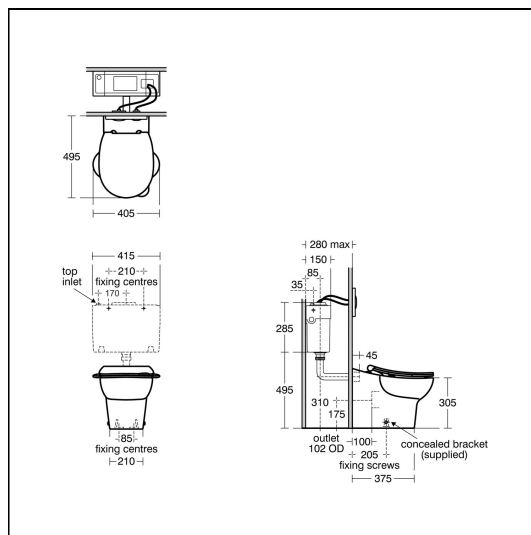

Contour 21 Splash Schools Back-to wall WC 305cm pan - flush plates

ILLUSTRATED

- S3122** Contour 21 Splash 305mm Back-to wall rimless bowl
- S3643** Conceala 2 cistern 4.5/3 or 4/2.6 litre dual flush valve side supply and internal overflow, alternative height plastic flushbends, no flushplate
- S4533** Contour 21 Splash seat and cover for 305mm bowls
- E4465** Karisma flush plate dual flush, branded for Conceala 2 cisterns, chrome

OPTIONS

- S3620** Conceala 2 cistern 4.5 or 6 litre single flush syphon side supply and internal overflow, alternative height plastic flushbends, no lever
- S4542** Contour 21 Splash seat ring only for 305mm bowls
- E6020** Modern concealed cistern lever 28mm
- E6021** Modern concealed cistern lever 405mm
- S4491** Lever flushing Conceala 2 extended 250mm
- S4300** Panekta outlet Connector, finned pattern to convert horizontal outlet WCs to S or turned P trap
- S4305** Panekta outlet Connector, finned pattern to convert horizontal outlet WCs to P trap

ILLUSTRATED PRODUCT DETAILS

Weights

- S3122** 16.90 KG
- S3643** 2.70 KG
- S4533** 2.70 KG
- E4465** 0.50 KG

Materials

- S3122** Vitreous China
- S3643** Plastic
- S4533** Plastic
- E4465** Chrome Plated Plastic

Finishes

- S3122**  White (01)
- S3643**  Neutral / No Finish (67)
- S4533**  White (01)
- E4465**  Chrome (AA)

Capacity

- S3643** 4 litres

Designer

Robin Levien, RDI

FINISH OPTIONS

- | | | |
|---|---|---|
|  |  |  |
| (79) yellow | (GQ) Red | (36) Light Blue |
|  |  |  |
| (01) White | (AA) Chrome | (GN) Ultra Steel |