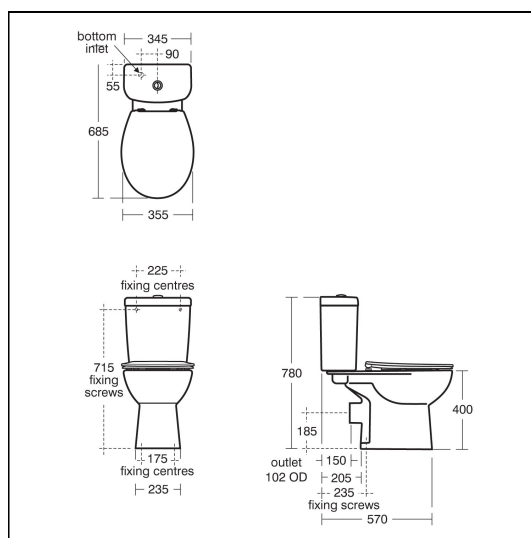

### Capacity

- E8999** 4.0 litres

### Standards

WC bowl to BS EN 997 & BS EN 33

### Special Notes

WC screwed to floor and cistern screwed to wall