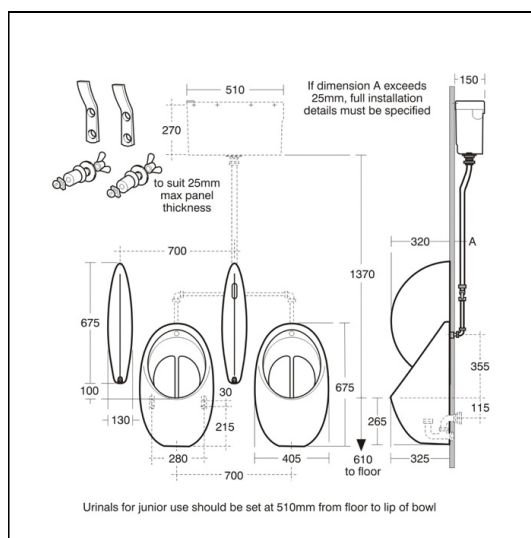

Contour HygenIQ Urinal Fully Concealed

ILLUSTRATED

- S6119** (UR H) Contour HygenIQ urinal 67cm, concealed
- S8849** HygenIQ plastic splash reducing waste, 50mm unslotted tail
- S8970** Trap 1½" plastic P with 75mm seal, multi-purpose outlet suitable for plastic and BS copper pipe
- S9275** Urinal concealed hangers, Steel
- S6226** Flushpipes concealed for 1 bowl urinal
- S6286** Spreader, back inlet for vitreous china bowl urinal
- S9276** Toggle bolts to suit maximum 25mm panel thickness

OPTIONS

- S1155** Conceala 4.5 litre auto cistern with cover, auto syphon and petcock
- S1156** Conceala 9 Litre auto cistern with cover, auto syphon and petcock
- S1157** Conceala auto cistern 13.6 litre with cover auto syphon and petcock
- S8770** Waste 1½" strainer waste brass with stainless steel dome
- A7058** Sensorflow 21 urinal flush, Low Pressure Valve, panel mounted, mains
- A7059** Sensorflow 21 urinal flush, low pressure valve, panel mounted, link
- A7001** Sensorflow 21 urinal flush, high pressure valve, panel mounted, mains
- A7002** Sensorflow 21 urinal flush, high pressure valve, panel mounted, link
- S6227** Flushpipes concealed for 2 bowl urinals
- S6228** Flushpipes concealed for 3 bowl urinals
- S6229** Flushpipes concealed for 4 bowl urinals
- S6230** Flushpipes concealed for 5 bowl urinals
- S6120** (UR H) Urinal division Vitreous China with hanger and screw

ILLUSTRATED PRODUCT DETAILS

Weights

- S6119** 18.50 KG
- S8849** 1.70 KG
- S8970** 1.00 KG
- S9275** 1.00 KG
- S6226** 0.41 KG
- S6286** 0.01 KG
- S9276** 2.00 KG

Materials

- S6119** Vitreous China
- S8849** Plastic
- S8970** Plastic
- S9275** Metal
- S6226** Plastic
- S6286** Metal
- S9276** Metal

Matches original Contour urinal footprint for replacement purposes

For use with sensors please check the technical drawing in the resources tab which refers to the type of installation and supply water pressures to ensure the correct product is selected for your specific installation method.