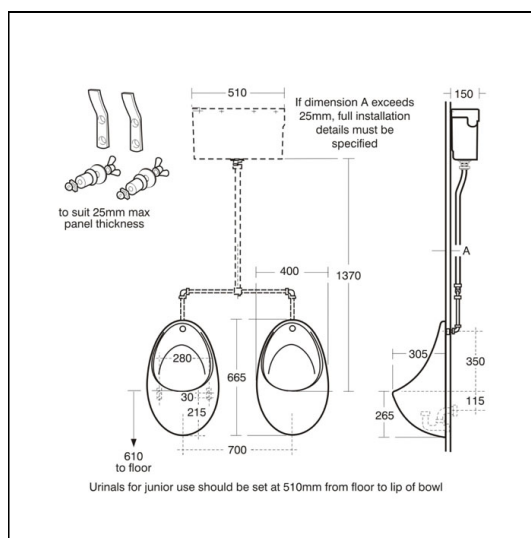

Contour Urinal Fully Concealed

ILLUSTRATED

- S6110** (UR H) Contour urinal in vitreous china, 67cm, concealed
- S8850** Waste 1½" plastic domed strainer waste, 45mm unslotted tail
- S8970** Trap 1½" plastic P with 75mm seal, multi-purpose outlet suitable for plastic and BS copper pipe
- S9275** Urinal concealed hangers, Steel
- S6286** Spreader, back inlet for vitreous china bowl urinal
- S9276** Toggle bolts to suit maximum 25mm panel thickness

OPTIONS

- S1155** Conceala 4.5 litre auto cistern with cover, auto syphon and petcock
- S1156** Conceala 9 Litre auto cistern with cover, auto syphon and petcock
- S1157** Conceala auto cistern 13.6 litre with cover auto syphon and petcock
- S8770** Waste 1½" strainer waste brass with stainless steel dome
- A7058** Sensorflow 21 urinal flush, Low Pressure Valve, panel mounted, mains
- A7059** Sensorflow 21 urinal flush, low pressure valve, panel mounted, link
- A7001** Sensorflow 21 urinal flush, high pressure valve, panel mounted, mains
- A7002** Sensorflow 21 urinal flush, high pressure valve, panel mounted, link
- S6226** Flushpipes concealed for 1 bowl urinal
- S6227** Flushpipes concealed for 2 bowl urinals
- S6228** Flushpipes concealed for 3 bowl urinals
- S6229** Flushpipes concealed for 4 bowl urinals
- S6230** Flushpipes concealed for 5 bowl urinals
- S6120** (UR H) Urinal division Vitreous China with hanger and screw

ILLUSTRATED PRODUCT DETAILS

Weights

- S6110** 16.00 KG
- S8850** 0.20 KG
- S8970** 1.00 KG
- S9275** 1.00 KG
- S6286** 0.01 KG
- S9276** 2.00 KG

Materials

- S6110** Vitreous China
- S8850** Plastic
- S8970** Plastic
- S9275** Metal
- S6286** Metal
- S9276** Metal

See auto cistern and flush pipe selector page, for selection of multi bowl

FEATURES

Contour Urinal Fully Concealed

and pipework ranges. For sensor flush see Sensorflow 21 urinal flushing device page