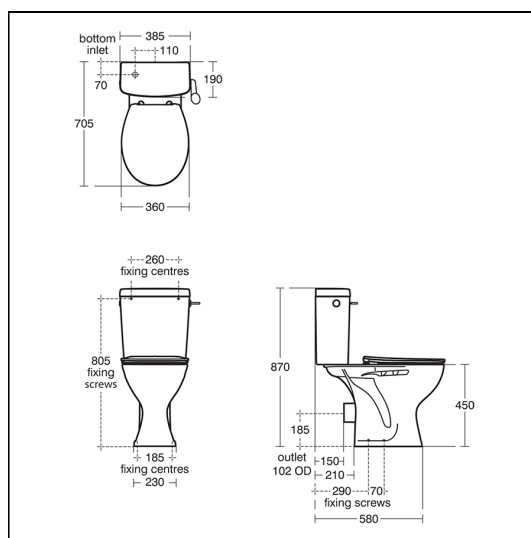

Sandringham Raised Height Close Coupled Toilet

ILLUSTRATED

- E8834** Sandringham 21 raised height close coupled toilet bowl with horizontal outlet
- E8987** Sandringham21 6 litre single flush bottom supply cistern to achieve 750mm projection with Spatula lever
- E1316** Uni toilet seat and cover

OPTIONS

- E8966** Sandringham 21 close coupled 6/4 litre cistern, dual flush valve, bottom supply and internal overflow
- E8968** Sandringham 21 close coupled 6 or 4 litre cistern, single flush syphon, bottom supply and internal overflow
- E9002** Sandringham 21 close coupled 6 or 4 litre cistern, single flush syphon with reversible spatula lever, bottom supply and internal overflow
- S4063** Bakasan toilet seat only with stainless steel rod and metal top fix hinges
- E1317** Uni toilet seat and cover, metal hinges
- E1319** Uni toilet seat only, metal hinges
- E1318** Uni toilet seat and cover, slow close

ILLUSTRATED PRODUCT DETAILS

Weights

- E8834** 19.00 KG
- E8987** 14.80 KG
- E1316** 2.17 KG

Materials

- E1316** Plastic

Finishes

- E8834** White (01)
- E8987** White (01)
- E1316** White (01)

Capacity

- E8987** 6.0 litres

Standards

WC bowl to BS EN 997 & BS EN 33

Special Notes

WC bowl fixed using 4 Domex screws (not supplied) and cistern screwed to wall

FEATURES