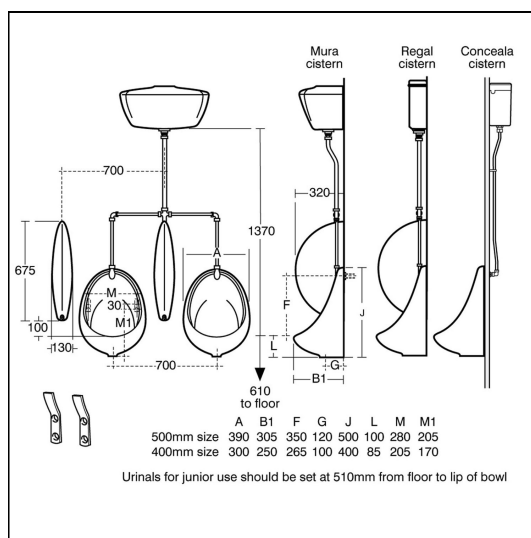

Sanura Bowl Urinal 50cm - Conceala Auto Cistern

ILLUSTRATED

- S6100** Sanura 50cm urinal bowl
- S8850** Waste 1½" plastic domed strainer waste, 45mm unslotted tail
- S8925** Trap 1½" plastic resealing bottle with 75mm seal, multi-purpose outlet
- S9275** Urinal concealed hangers, Steel
- S6286** Spreader, back inlet for vitreous china bowl urinal

OPTIONS

- S1128** Regal 4.5 litre auto cistern and cover, auto syphon and petcock
- S1154** Regal 13.6 litre auto cistern and cover, auto syphon and petcock
- S1155** Conceala 4.5 litre auto cistern with cover, auto syphon and petcock
- S1156** Conceala 9 Litre auto cistern with cover, auto syphon and petcock
- S1157** Conceala auto cistern 13.6 litre with cover auto syphon and petcock
- S1129** Regal 9 Litre Auto Cistern (New)
- S8770** Waste 1½" strainer waste brass with stainless steel dome
- S8915** Trap 1½" plastic bottle with 75mm seal, multi-purpose outlet
- S6226** Flushpipes concealed for 1 bowl urinal
- S6227** Flushpipes concealed for 2 bowl urinals
- S6228** Flushpipes concealed for 3 bowl urinals
- S6229** Flushpipes concealed for 4 bowl urinals
- S6230** Flushpipes concealed for 5 bowl urinals
- S6220** Flushpipes exposed for 1 bowl urinal with Mura cistern
- S6221** Flushpipes exposed for 2 bowl urinals with Mura autocistern

ILLUSTRATED PRODUCT DETAILS

Weights

- S6100** 11.29 KG
- S8850** 0.20 KG
- S8925** 0.33 KG
- S9275** 1.00 KG
- S6286** 0.01 KG

Finishes

- S6100** White (01)
- S8850** Neutral / No Finish (67)
- S8925** Neutral / No Finish (67)
- S9275** Neutral / No Finish (67)
- S6286** Chrome (AA)

Materials

- S6100** Vitreous China
- S8850** Plastic
- S8925** Plastic
- S9275** Metal
- S6286** Metal

Special Notes

Please click the [Specify this] button and then choose the number of bowls in each range. See further pages for additional information on flushpipes for ranges of from 1 to 5 urinals. See also Sensorflow urinal flushing page