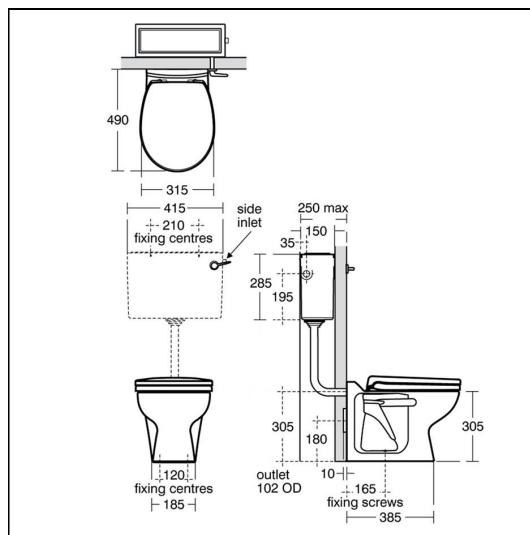

ILLUSTRATED

- **S3046** Contour 21 schools 305mm back to wall and close coupled WC pan with horizontal outlet
- **S3617** Conceala 2 4.5 or 6 litre cistern, single flush syphon, side supply, internal overflow, plastic flushbend and long CP lever
- **S4057** Contour 21 toilet seat only for 305mm high bowls, bottom fixing hinges
- **S9101** Domex screws (pair)

OPTIONS

- **S3640** Conceala 2 4.5 litre cistern, single flush valve, side supply, internal overflow and alternative height plastic flushbends
- **S3599** Sensorflow 21 WC flushing device, panel mounted sensor complete with concealed valve and 4 or 4.5 litre duct cistern
- **S3643** Conceala 2 4.5/3 or 4/2.6 litre cistern, dual flush valve, side supply, internal overflow, alternative height plastic flushbends, no flushplate/button
- **S4056** Contour 21 toilet seat and cover for 305mm high bowls, bottom fixing hinges
- **S4513** Palm push button pneumatic, stainless steel for 31mm maximum thickness partition
- **S4305** Panekta outlet connector to convert horizontal outlet wcs to P trap
- **S4300** Panekta outlet connector to convert horizontal outlet wcs to S or turned P trap

ILLUSTRATED PRODUCT DETAILS

Weights

- **S3046** 15.00 KG
- **S3617** 3.00 KG
- **S4057** 1.20 KG
- **S9101** 0.22 KG

Materials

- **S3046** Vitreous China
- **S3617** Plastic
- **S4057** Plastic
- **S9101** Metal

Finishes

- **S3046** ☐ White (01)
- **S3617** ☐ Neutral / No Finish (67)
- **S4057** ☐ White (01)
- **S9101** ☐ White (01)

Capacity

- **S3617** 4.5 litres

Designer

Robin Levien, RDI

FINISH OPTIONS

ACCREDITATIONS

S3617(67)

S3640(67)

S3599(67)

S3643(67)

FEATURES