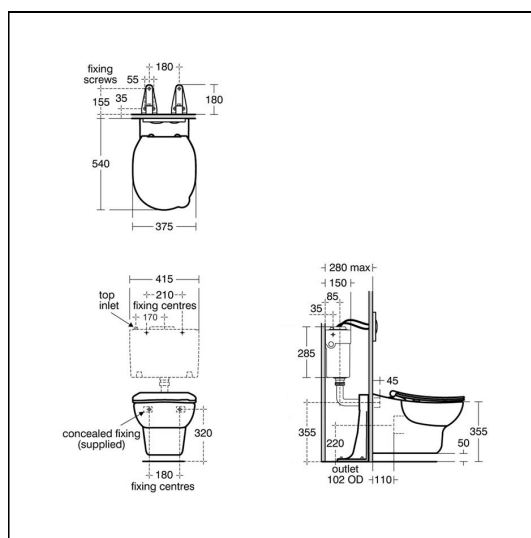

Contour 21 Splash Schools Wall Hung Toilet

ILLUSTRATED

- S3127** Contour 21 Splash 355mm wall hung rimless bowl with horizontal outlet
- S3643** Conceala 2 4.5/3 or 4/2.6 litre cistern, dual flush valve, side supply, internal overflow, alternative height plastic flushbends, no flushplate/button
- S4545** Contour 21 Splash toilet seat and cover for 355mm bowls
- E0060** Support frame with bolts for wall mounted toilet bowls

OPTIONS

- S3620** Conceala 2 4.5 or 6 litre cistern, single flush syphon, side supply, internal overflow, alternative height plastic flushbends, no lever
- E2125** Conceala 2 concealed cistern universal height, side inlet cistern - pneumatic dual flush valve - no flushplate - 6/4 litre flush
- S4536** Contour 21 Splash toilet seat and cover for 355mm bowls
- S4305** Panekta outlet connector to convert horizontal outlet wcs to P trap

ILLUSTRATED PRODUCT DETAILS

Weights

- S3127** 19.00 KG
- S3643** 2.70 KG
- S4545** 1.20 KG
- E0060** 4.28 KG

Materials

- S3127** Vitreous China
- S3643** Plastic
- S4545** Plastic
- E0060** Metal

Finishes

- S3127** White (01)
- S3643** Neutral / No Finish (67)
- S4545** White (01)
- E0060** Neutral / No Finish (67)

Capacity

- S3643** 4.0 litres

Designer

Robin Levien, RDI

FINISH OPTIONS

Standards

WC bowl to BS EN 997 & BS EN 33

Special Notes