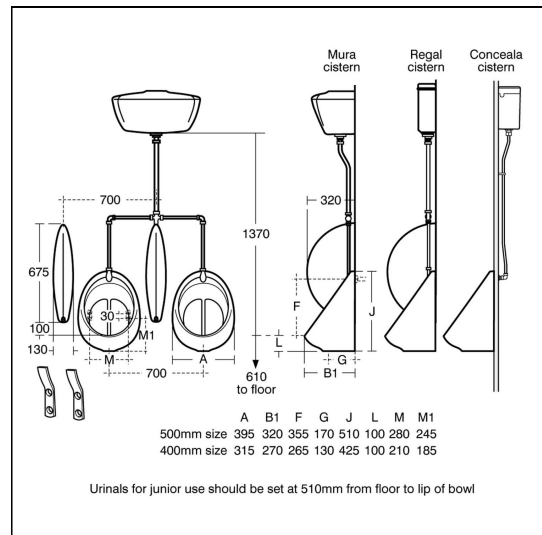

Sanura HygenIQ Bowl Urinal 50 - Conceala Auto Cistern

ILLUSTRATED

- S6118** Sanura HygenIQ 50cm wall urinal
- S8849** HygenIQ plastic splash reducing waste, 50mm unslotted tail
- S8925** Trap 1½" plastic resealing bottle with 75mm seal, multi-purpose outlet
- S9275** Urinal concealed hangers, Steel
- S6286** Spreader, back inlet for vitreous china bowl urinal

OPTIONS

- S1128** Regal 4.5 litre auto cistern and cover, auto syphon and petcock
- S1154** Regal 13.6 litre auto cistern and cover, auto syphon and petcock
- S1155** Conceala 4.5 litre auto cistern with cover, auto syphon and petcock
- S1156** Conceala 9 Litre auto cistern with cover, auto syphon and petcock
- S1157** Conceala auto cistern 13.6 litre with cover auto syphon and petcock
- S8915** Trap 1½" plastic bottle with 75mm seal, multi-purpose outlet
- A7058** Sensorflow 21 urinal flush, Low Pressure Valve, panel mounted, mains
- A7059** Sensorflow 21 urinal flush, low pressure valve, panel mounted, link
- A7001** Sensorflow 21 urinal flush, high pressure valve, panel mounted, mains
- A7002** Sensorflow 21 urinal flush, high pressure valve, panel mounted, link
- S6226** Flushpipes concealed for 1 bowl urinal
- S6227** Flushpipes concealed for 2 bowl urinals
- S6228** Flushpipes concealed for 3 bowl urinals
- S6229** Flushpipes concealed for 4 bowl urinals
- S6230** Flushpipes concealed for 5 bowl urinals
- S6232** Exposed flushpipes (for use with 1 urinal and Regal plastic auto cistern)
- S6233** Exposed flushpipes (for use with 2 urinals and Regal plastic auto cistern)

FEATURES

ILLUSTRATED PRODUCT DETAILS

Weights

- S6118** 13.50 KG
- S8849** 1.70 KG
- S8925** 0.33 KG
- S9275** 1.00 KG
- S6286** 0.01 KG

Materials

- S6118** Vitreous China
- S8849** Plastic
- S8925** Plastic
- S9275** Metal