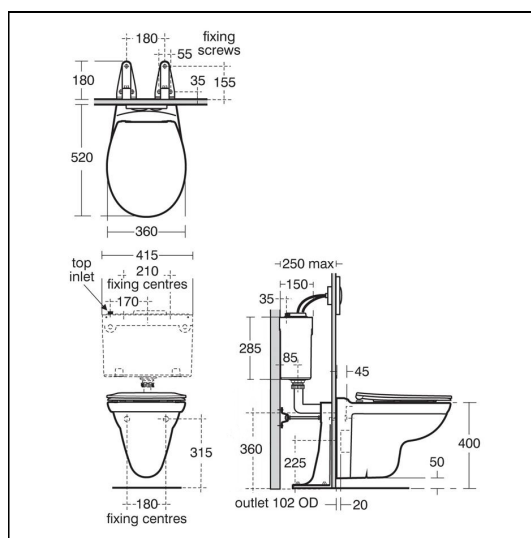

- **R0137** Septa Pro inspection plate white
- **R0099** ProSys electronic conversion kit for infra-red actuated flushplates (Septa Pro E1 & E2) (120 depth frames and cisterns only)
- **S3617** Conceala 2 4.5 or 6 litre cistern, single flush syphon, side supply, internal overflow, plastic flushbend and long CP lever
- **S3620** Conceala 2 4.5 or 6 litre cistern, single flush syphon, side supply, internal overflow, alternative height plastic flushbends, no lever
- **S3622** Conceala 2 6 litre cistern. single flush valve, side supply, internal overflow, alternative height plastic flushbends, no push button
- **S3623** Conceala 2 6 litre cistern, single flush valve, bottom supply, internal overflow, alternative height plastic flushbends
- **E2124** Conceala 2 concealed cistern universal height bottom inlet cistern - pneumatic dual flush valve - no flushplate - 6/4 litre flush
- **S3643** Conceala 2 4.5/3 or 4/2.6 litre cistern, dual flush valve, side supply, internal overflow, alternative height plastic flushbends, no flushplate/button
- **S3621** Conceala 2 4.5 or 6 litre cistern, single flush syphon, bottom supply, internal overflow, alternative height plastic flushbends, no lever
- **E1317** Uni toilet seat and cover, metal hinges
- **E1319** Uni toilet seat only, metal hinges
- **S4395** Traditional flushing lever extended, chrome plated
- **S4489** Finger push button pneumatic, stainless steel body for 400mm maximum wall thickness
- **S4492** Lever flushing Conceala 2 extended 400mm
- **S4512** Finger push button pneumatic, stainless steel for 31mm maximum thickness partition
- **S0767** Oleas M2 mechanical dual flushplate Armitage Shanks - white
- **S0857** Oleas P2 pneumatic dual flushplate Armitage Shanks - chrome
- **S0858** Septa Pro M1 mechanical metal dual flushplate Armitage Shanks
- **S0859** Septa Pro M2 mechanical metal single flushplate Armitage Shanks
- **S0775** Septa Pro P1 pneumatic metal dual flushplate Armitage

ACCREDITATIONS

S3617(67)	Unified Water Label	4.5	Average Flushing Volume (Litres)
S3620(67)	Unified Water Label	6.0	Average Flushing Volume (Litres)
S3622(67)	Unified Water Label	6.0	Average Flushing Volume (Litres)