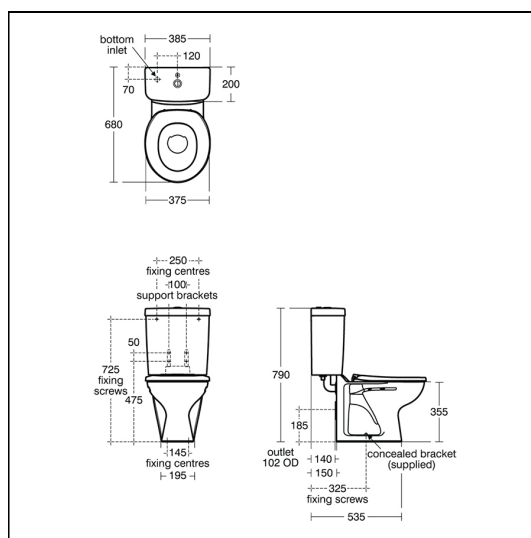

Contour 21 Close Coupled/BTW WC Pan 355mm High

ILLUSTRATED

- S3047** Contour 21 schools 355mm back to wall and close coupled WC bowl with horizontal outlet
- S3064** Contour 21 schools close coupled 6/4 litre dual flush cistern, push button valve, bottom supply, internal overflow and secure cover fastener
- S4059** Contour 21 toilet seat only for 355mm high bowls, bottom fixing hinges
- S9101** Domex screws (pair)

OPTIONS

- S3643** Conceala 2 4.5/3 or 4/2.6 litre cistern, dual flush valve, side supply, internal overflow, alternative height plastic flushbends, no flushplate/button
- S3696** Contour 21 schools close coupled delay fill 4.5 litre cistern, single flush syphon, spatula lever, bottom supply, internal overflow with secure cover fastener
- S4058** Contour 21 toilet seat and cover for 355mm high pan, bottom fixing hinges
- S4305** Panekta outlet connector to convert horizontal outlet wcs to P trap
- S4300** Panekta outlet connector to convert horizontal outlet wcs to S or turned P trap

- S3047** White (01)
- S3064** White (01)
- S4059** White (01)
- S9101** White (01)

Capacity

- S3064** 6.0 litres

Designer

Robin Levien, RDI

FINISH OPTIONS

Standards

WC bowl to BS EN 997 & BS EN 33

FEATURES

Contour 21 Close Coupled/BTW WC Pan 355mm High

WC screwed to floor and cistern screwed to wall