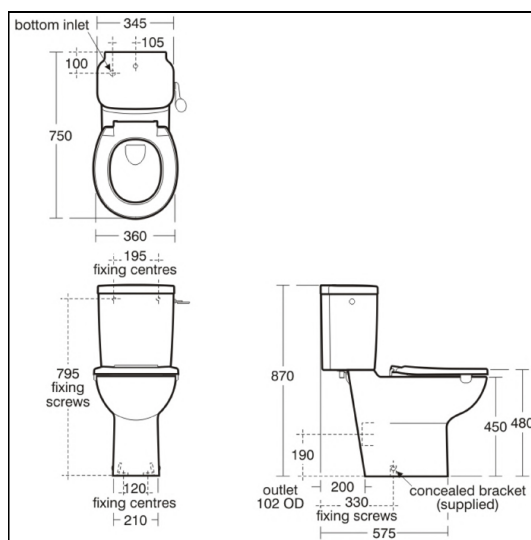

ACCREDITATIONS

S3654(01)

Unified Water Label

▶

4.5

Average Flushing Volume (Litres)

FEATURES