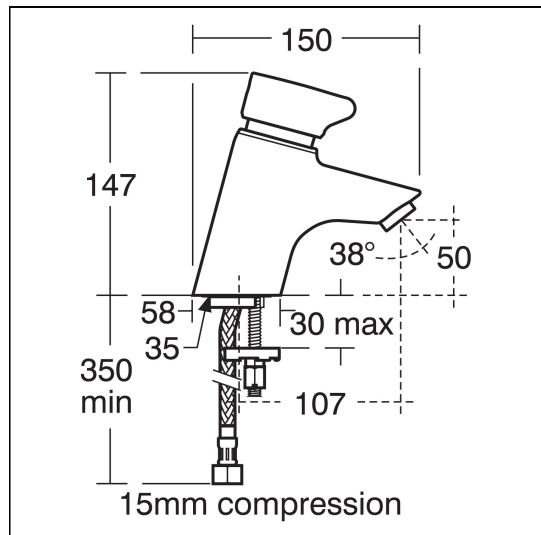

### Weights

**B8263** 2.30 KG

### Materials

**B8263** Chrome Plated Brass

### Special Notes

This fitting is best suited to balanced supplies with a minimum inlet pressure of 1.5 bar and a maximum of 3 bar. Regulated to 3.7 litres per minute maximum.

Run time is adjustable from 5-20 seconds. Consideration should be given to safe hot water delivery and the use of an appropriate temperature reduction device, please see A5900AA (for use with 15mm pipework) or A5901AA (for use with 22mm pipework). These products are designed for handwashing applications in washroom environments.