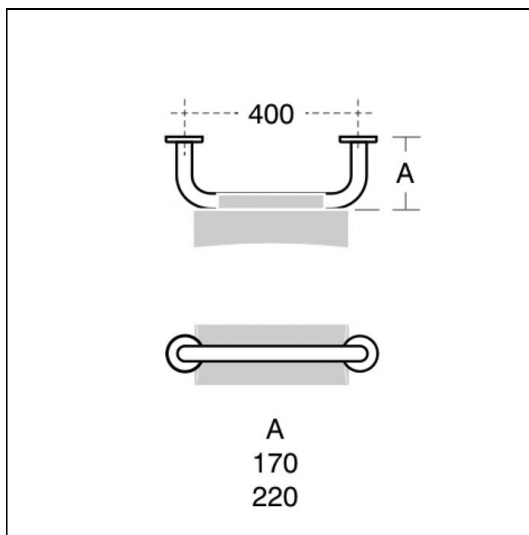

Contour 21 Grab Rail, 40x22cm for Back Support Doc M

ILLUSTRATED

S6466 Contour 21 back support rail for 75cm projection WC, 40 x 22 x 35mm diameter tube

OPTIONS

S6884 Cushion for back support with clips, new design

ILLUSTRATED PRODUCT DETAILS

Weights

S6466 0.62 KG

Finishes

S6466 White (AC)

Materials

S6466 Aluminium

Designer

Robin Levien, RDI

FINISH OPTIONS

(36) Blue	(AC) White	(LI) Grey
(MY) Stainless Steel finish	(RN) Charcoal	(GQ) Red

Special Notes

White:Ral=9016, LRV=87
Blue:Ral=5011, LRV=6
Red:Ral=3020, LRV=12
Grey:Ral=7005, LRV=19
Charcoal:Ral=7016, LRV=8

FEATURES