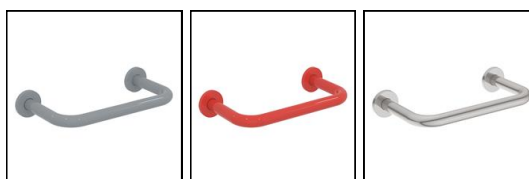

Contour 21 Grab Rail, 40x22cm for Back Support Doc M

ILLUSTRATED

S6466 Contour 21 back support rail for 75cm projection WC, 40 x 22 x 35mm diameter tube

OPTIONS

S6884 Cushion for back support with clips, new design

ILLUSTRATED PRODUCT DETAILS

Weights

S6466 0.62 KG

Finishes

S6466  White (AC)

Materials

S6466 Aluminium

Designer

Robin Levien, RDI

FINISH OPTIONS

| | | |
|--|--|--|
|  |  |  |
| (36) Blue | (AC) White | (LI) Grey |
|  |  |  |
| (MY) Stainless Steel finish | (RN) Charcoal | (GQ) Red |

Special Notes

White:Ral=9016, LRV=87
 Blue:Ral=5011, LRV=6
 Red:Ral=3020, LRV=12
 Grey:Ral=7005, LRV=19
 Charcoal:Ral=7016, LRV=8