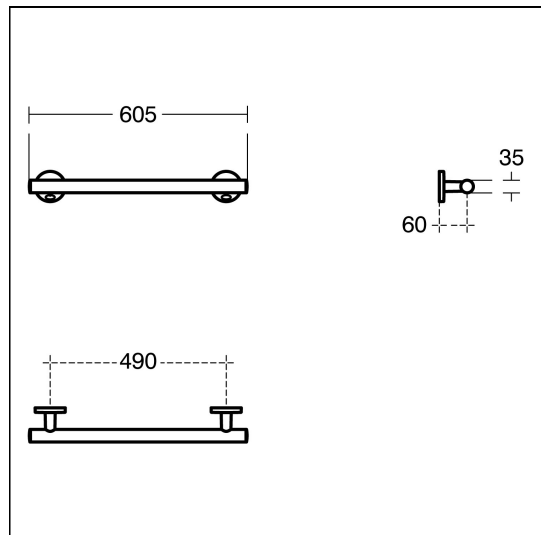

Contour 21 Contemporary Grab Rail 60cm Long

ILLUSTRATED

S0830 Contour 21 Contemporary grab rail 60cm long

ILLUSTRATED PRODUCT DETAILS

Weights

S0830 4.26 KG

Finishes

S0830 Chrome (AA)

Materials

S0830 Aluminium

FINISH OPTIONS

(AA) Chrome

(MY) Stainless Steel finish

Special Notes

There should generally be enough contrast within the finish reflection to meet the Doc M requirements.

FEATURES