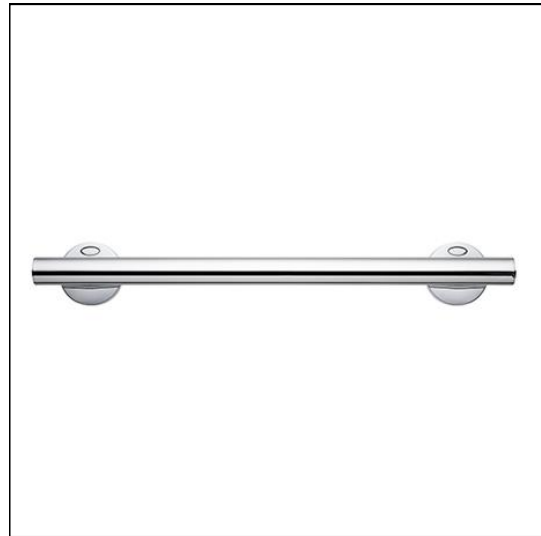

Contour 21 Contemporary Grab Rail 60cm Long

ILLUSTRATED

S0830 Contour 21 Contemporary grab rail 60cm long

ILLUSTRATED PRODUCT DETAILS

Weights

S0830 4.26 KG

Finishes

S0830 Chrome (AA)

Materials

S0830 Aluminium

FINISH OPTIONS

(AA) Chrome

(MY) Stainless Steel finish

Special Notes

There should generally be enough contrast within the finish reflection to meet the Doc M requirements.

FEATURES