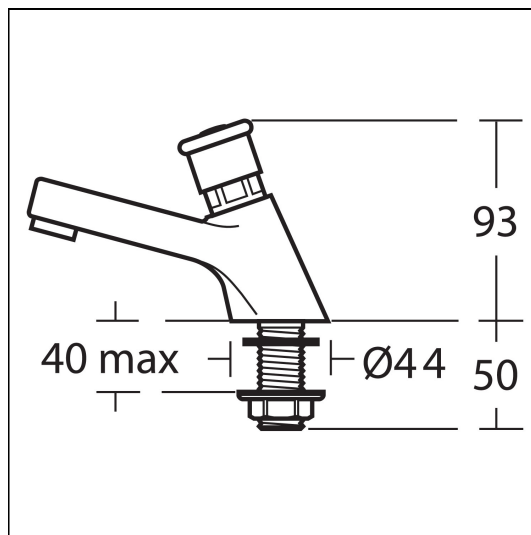

## ILLUSTRATED

**S0672** Sandringham 21 1/2" self closing pillar taps with 4 litre per minute flow regulators (pair)

### ILLUSTRATED PRODUCT DETAILS

**Materials**

**S0672** Chrome Plated Brass

**Finishes**

**S0672**  Chrome (AA)

**Special Notes**

Easy push mechanism. 4 litre per minute flow regulators supplied for water saving installations. Also supplied with an additional pair of hot and cold indices. Consideration should be given to safe hot water delivery and the use of an appropriate temperature reduction device, please see A5900AA (for use with 15mm pipework) or A5901AA for use with 22mm pipework).