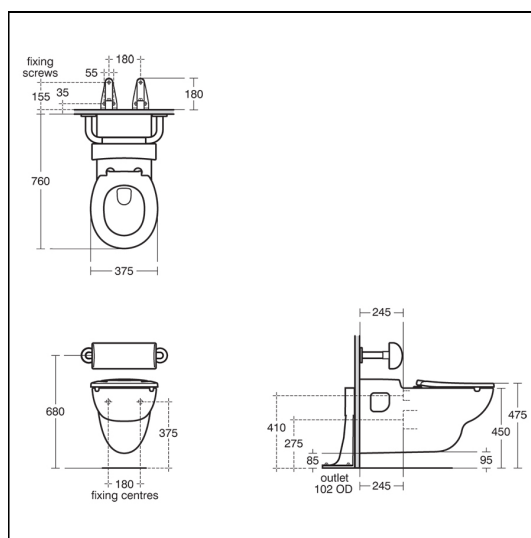

OPTIONS

- **S3643** Conceala 2 4.5/3 or 4/2.6 litre cistern, dual flush valve, side supply, internal overflow, alternative height plastic flushbends, no flushplate/button
- **S3640** Conceala 2 4.5 litre cistern, single flush valve, side supply, internal overflow and alternative height plastic flushbends
- **S3599** Sensorflow 21 WC flushing device, panel mounted sensor complete with concealed valve and 4 or 4.5 litre duct cistern
- **S4065** Contour 21 toilet seat and cover, top fixing hinges
- **EW078** Toilet seat buffers
- **S4513** Palm push button pneumatic, stainless steel for 31mm maximum thickness partition
- **S4512** Finger push button pneumatic, stainless steel for 31mm maximum thickness partition
- **S4305** Panekta outlet connector to convert horizontal outlet wcs to P trap

ILLUSTRATED PRODUCT DETAILS

Weights

S3078	33.50 KG
S3617	3.00 KG
S4066	1.55 KG
S4303	0.39 KG
S9139	4.28 KG
S6466	0.62 KG
S6884	4.00 KG
S4302	0.39 KG

Finishes

S3078	☐	White (01)
S3617	☐	Neutral / No Finish (67)
S4066	☐	White (01)
S4303	☐	Neutral / No Finish (67)
S9139	☐	Neutral / No Finish (67)
S6466	☐	White (AC)
S6884	☐	Neutral / No Finish (67)

Materials

S3078	Vitreous China
S3617	Plastic
S4066	Plastic
S4303	Plastic
S9139	Metal
S6466	Aluminium

ACCREDITATIONS

S3617(67)

S3643(67)

S3640(67)

S3599(67)

FEATURES