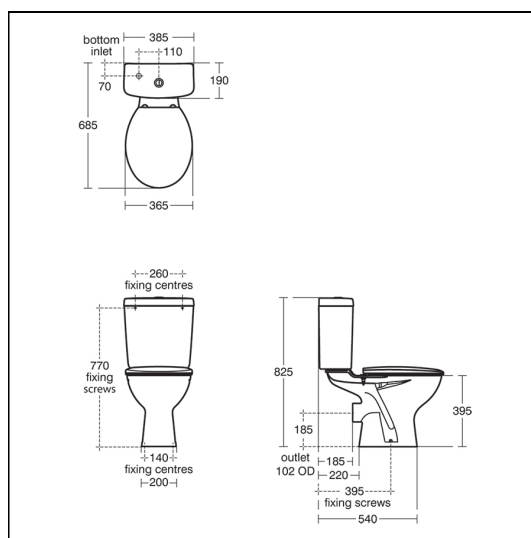

### Capacity

- E8967** 4.0 litres

### Standards

WC bowl to BS EN 997 & BS EN 33

### Special Notes

WC screwed to floor and cistern screwed to wall