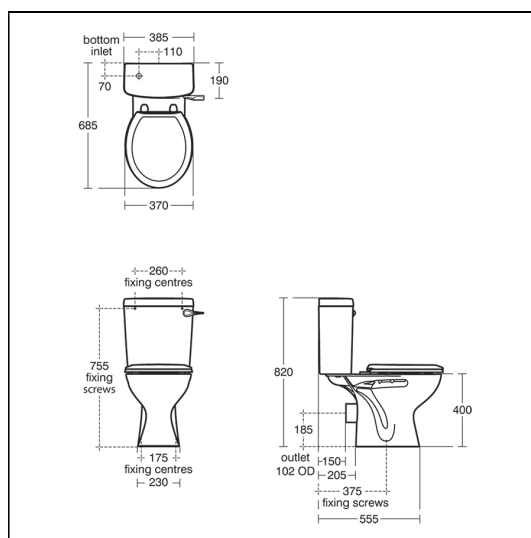

Sandringham 21 Close Coupled Toilet - Lever

ILLUSTRATED

- E8963** Sandringham 21 close coupled toilet bowl with horizontal outlet
- E8968** Sandringham 21 close coupled 6 or 4 litre cistern, single flush syphon, bottom supply and internal overflow
- E1316** Uni toilet seat and cover
- S9101** Domex screws (pair)

OPTIONS

- E8763** Sandringham 21 close coupled cistern 6 or 4 litre cistern, single flush syphon, bottom supply and internal overflow, with cover fastener
- E9002** Sandringham 21 close coupled 6 or 4 litre cistern, single flush syphon with reversible spatula lever, bottom supply and internal overflow
- S2985** Sandringham 21 toilet seat and cover, slow close
- E1317** Uni toilet seat and cover, metal hinges
- E1319** Uni toilet seat only, metal hinges
- S4305** Panekta outlet connector to convert horizontal outlet wcs to P trap
- S4300** Panekta outlet connector to convert horizontal outlet wcs to S or turned P trap

ILLUSTRATED PRODUCT DETAILS

Weights

- E8963** 17.30 KG
- E8968** 15.50 KG
- E1316** 2.17 KG
- S9101** 0.22 KG

Materials

- E8963** Vitreous China
- E8968** Vitreous China
- E1316** Plastic
- S9101** Metal

Finishes

- E8963** White (01)
- E8968** White (01)
- E1316** White (01)
- S9101** White (01)

Capacity

- E8968** 4.0 litres

Standards

WC bowl to BS EN 997 & BS EN 33

Special Notes

WC screwed to floor and cistern screwed to wall (not supplied)